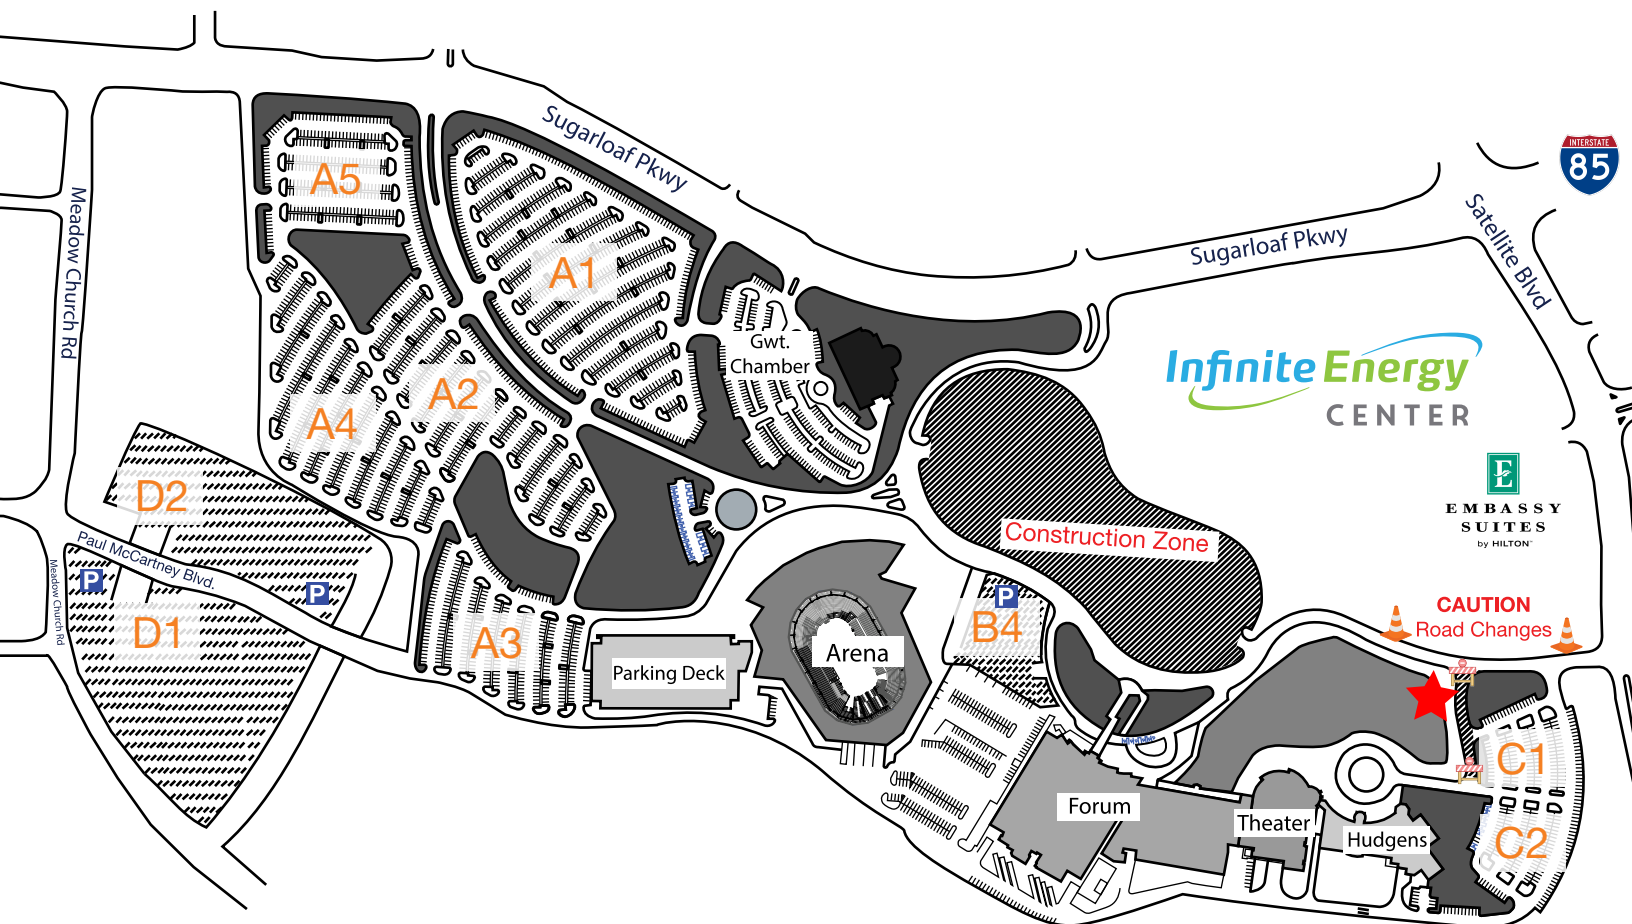

Infinite Energy CENTER

Map and Directions | **October 22 - 26, 2018** ★

HEADING NORTH: Take I-85 to Exit 108 (Sugarloaf Pkwy). Turn right off the exit, go back under the Interstate and cross over Satellite Boulevard. Infinite Energy Center will be on your left.

Alternate Route: Take I-85 to the Exit #105 (Highway 120 West). Turn right on Satellite Boulevard. Infinite Energy Center will be 1/2 mile on your left.

HEADING SOUTH: Take I-85 to Exit 109 (Old Peachtree Road/Sugarloaf Pkwy). Stay on exit, passing Old Peachtree Road exit, until you arrive at Sugarloaf Pkwy. Turn right off the exit and you cross over Satellite Boulevard. Infinite Energy Center will be on your left.

Alternate Route: Take I-85 to Exit 109 (Old Peachtree Road/Sugarloaf Pkwy). Get off at Old Peachtree Road and turn right. Turn left at the next stop light onto Satellite Boulevard. Cross over Sugarloaf Parkway and Infinite Energy Center will be on your right.