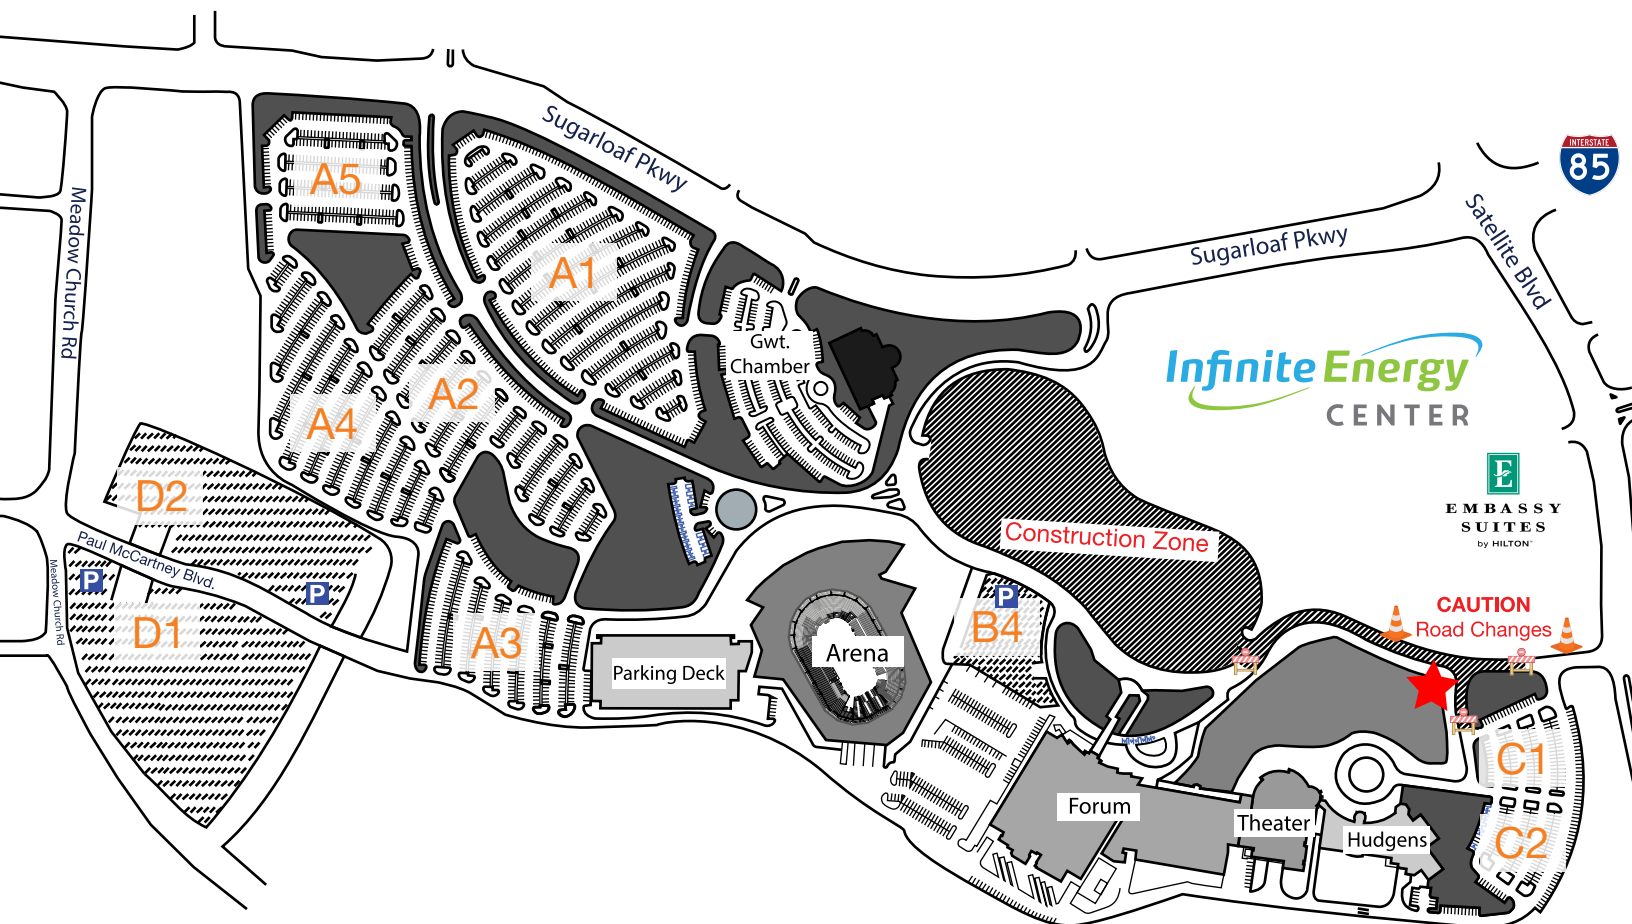

Infinite Energy CENTER

Map and Directions | **October 31, 2018** ★

HEADING NORTH: Take I-85 to Exit 108 (Sugarloaf Pkwy). Turn right off the exit, go back under the Interstate and cross over Satellite Boulevard. Infinite Energy Center will be on your left.

Alternate Route: Take I-85 to the Exit #105 (Highway 120 West). Turn right on Satellite Boulevard. Infinite Energy Center will be 1/2 mile on your left.

HEADING SOUTH: Take I-85 to Exit 109 (Old Peachtree Road/Sugarloaf Pkwy). Stay on exit, passing Old Peachtree Road exit, until you arrive at Sugarloaf Pkwy. Turn right off the exit and you cross over Satellite Boulevard. Infinite Energy Center will be on your left.

Alternate Route: Take I-85 to Exit 109 (Old Peachtree Road/Sugarloaf Pkwy). Get off at Old Peachtree Road and turn right. Turn left at the next stop light onto Satellite Boulevard. Cross over Sugarloaf Parkway and Infinite Energy Center will be on your right.