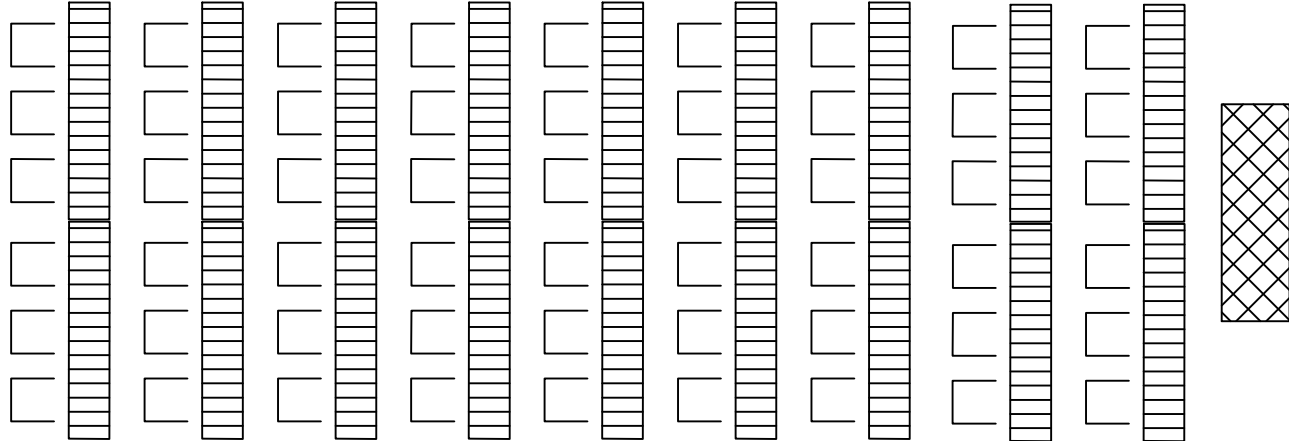

# Cypress Classroom Setup

Recommended Seating Capacity - 54

Service Hallway

MAX with AV: 64  
MAX without AV: 80

Entrance /  
Exit