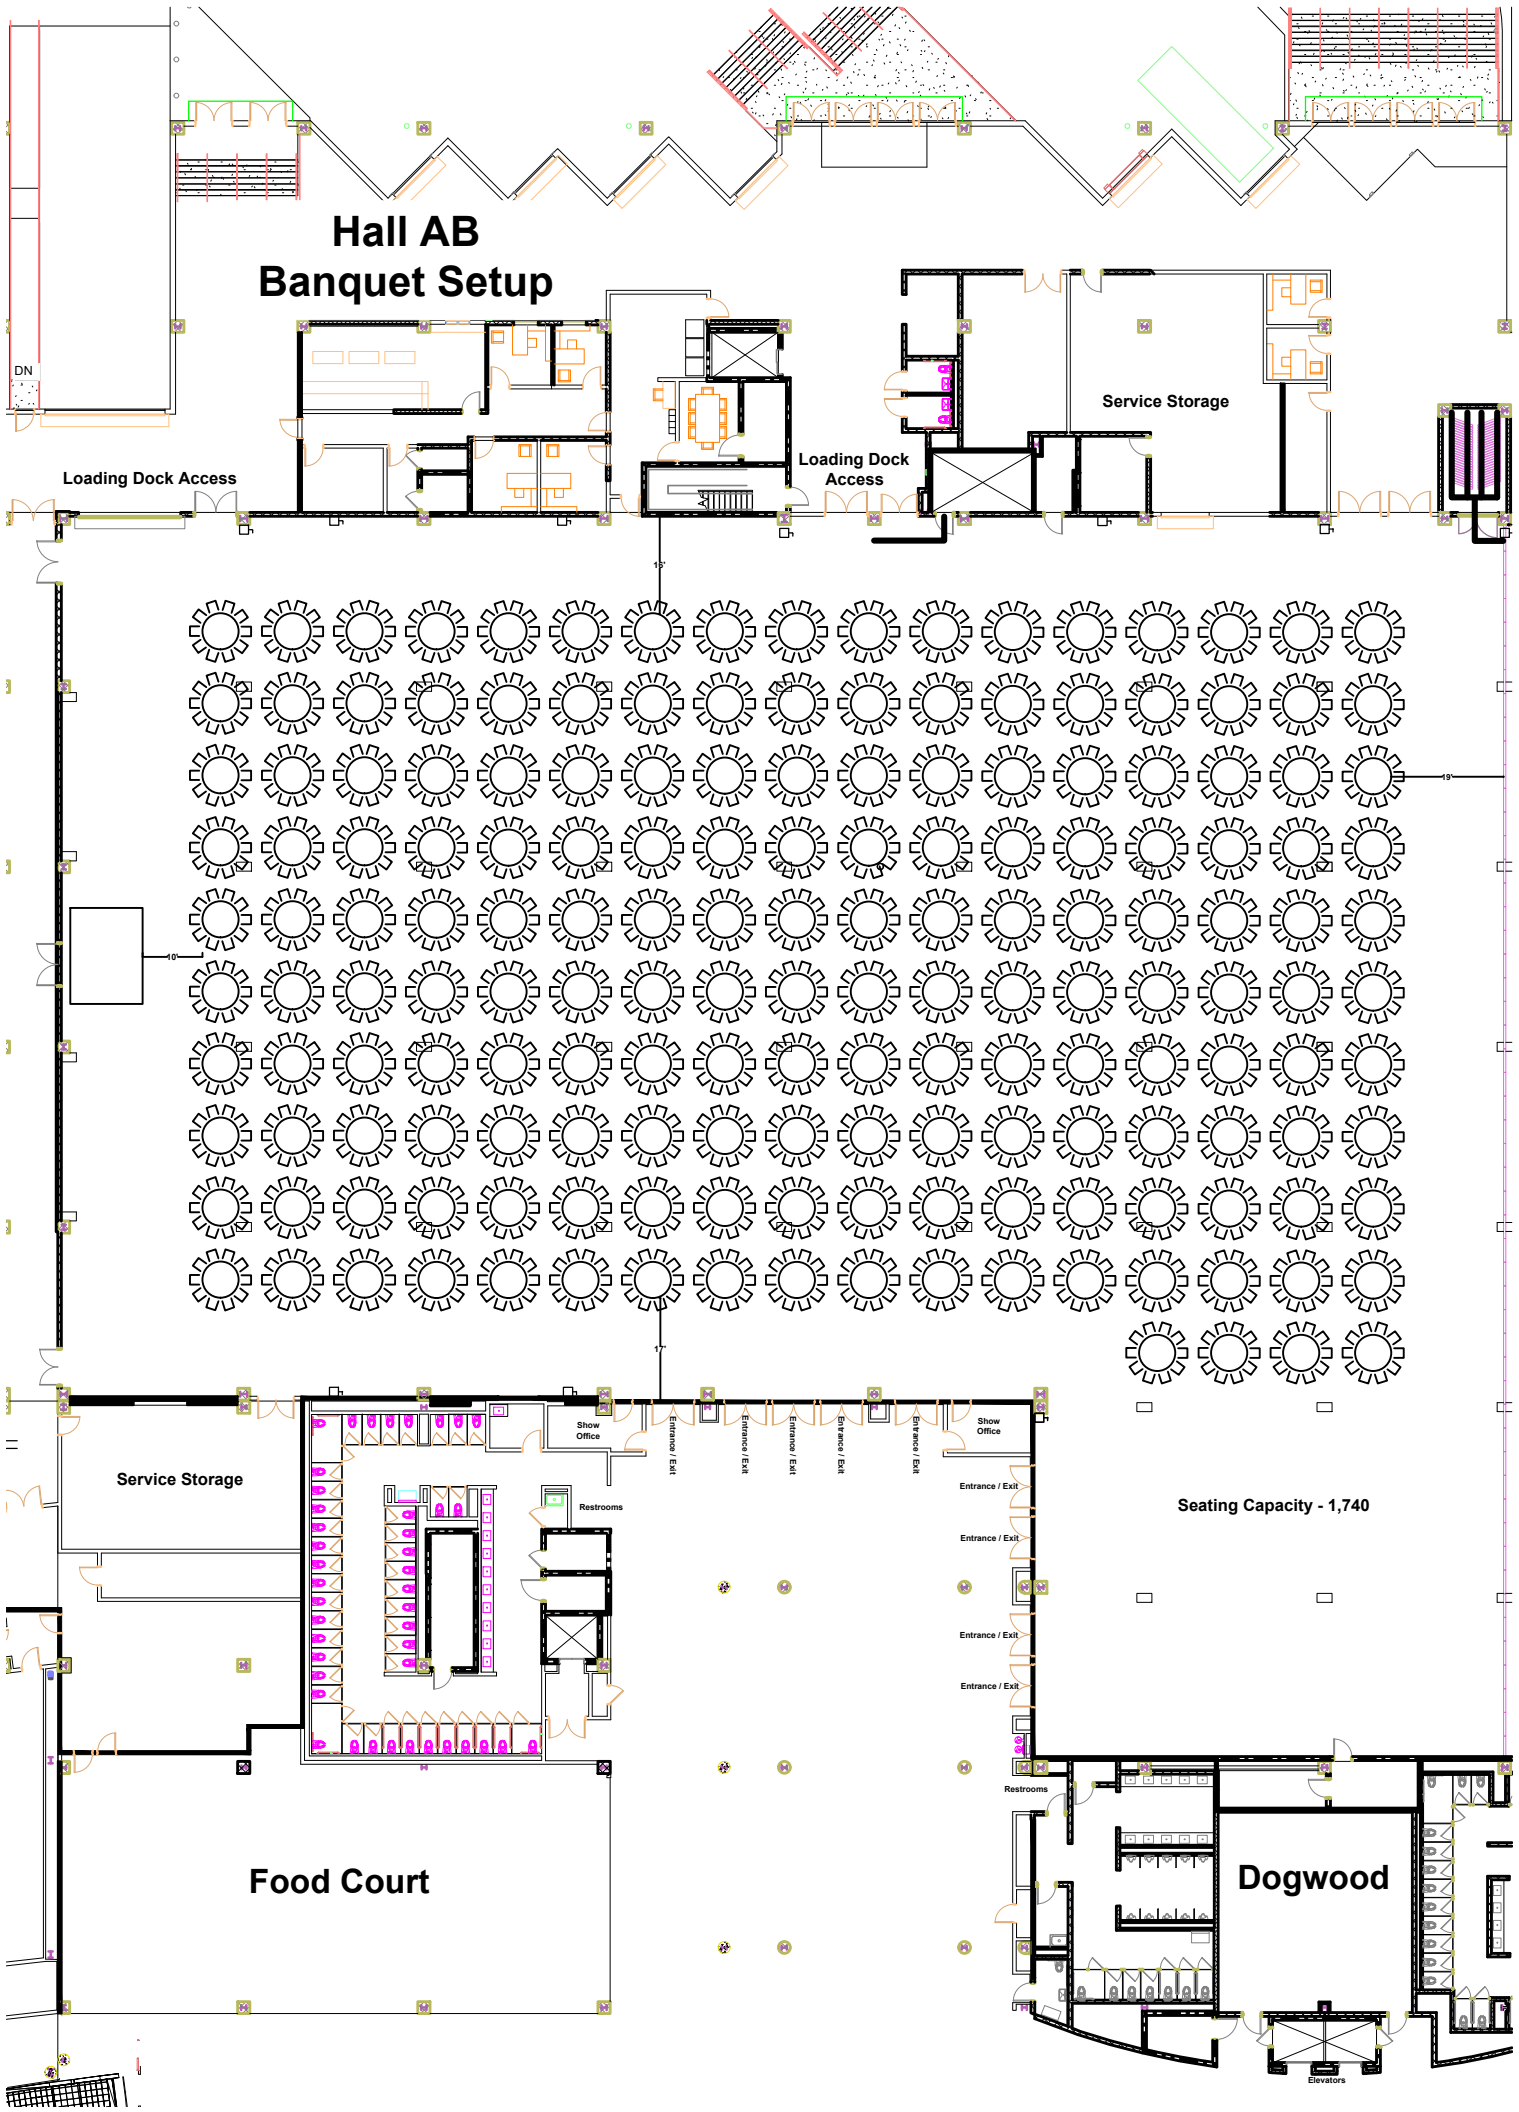

Hall AB Banquet Setup

Seating Capacity - 1,740

Food Court

Dogwood

Service Storage

Loading Dock Access

Loading Dock Access

Show Office

Restrooms

Show Office

Entrance / Exit

Entrance / Exit

Entrance / Exit

Entrance / Exit

Entrance / Exit

Restrooms