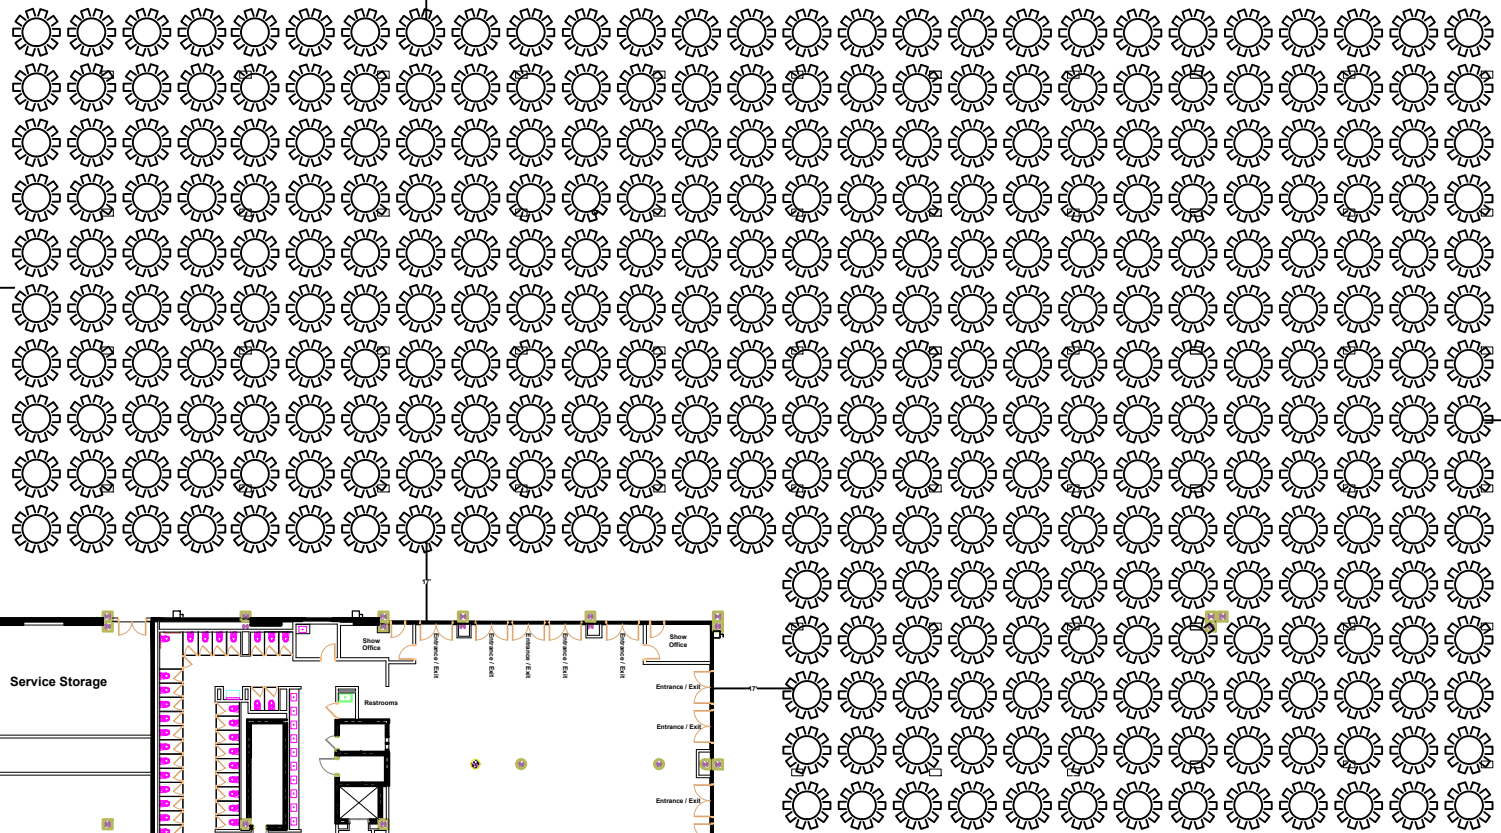

**Hall ABC
Banquet Setup**

Service Storage

Loading Dock Access

Loading Dock Access

Loading Dock Access

Seating Capacity - 3,350

Food Court

Dogwood