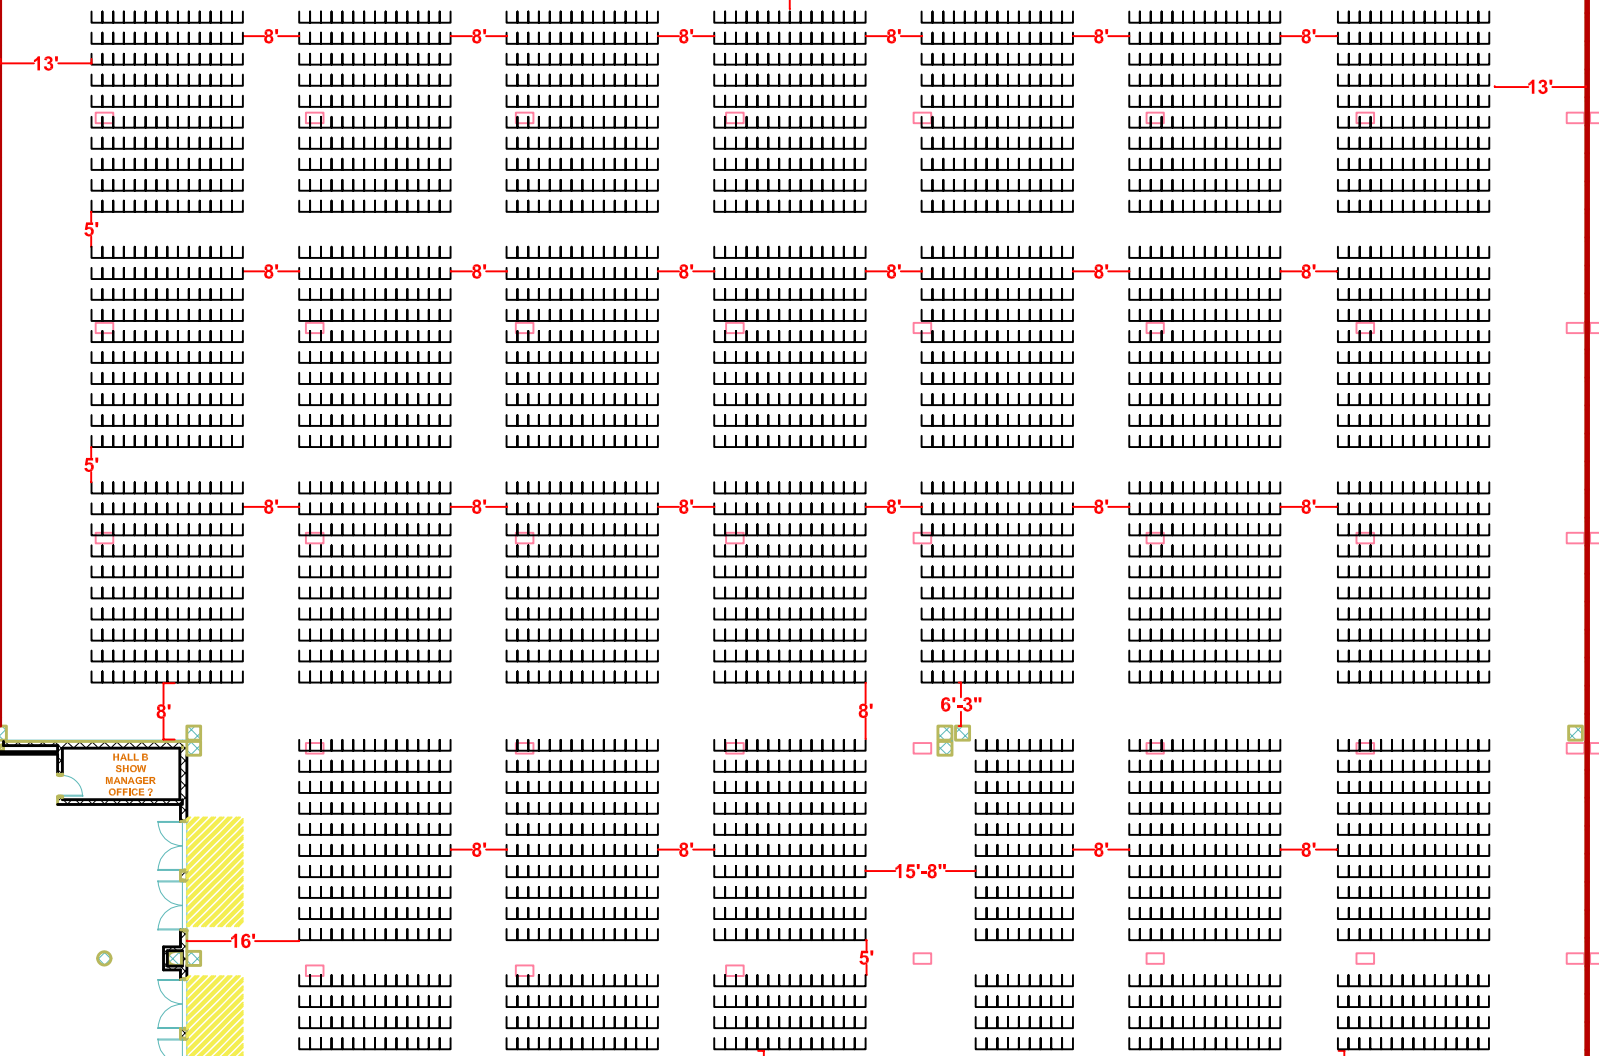

HALL B STORAGE

Hall BC Theater Set Up

HALL C STORAGE

16'Dx24"Wx24"H

12'

Seating Capacity - 3,990