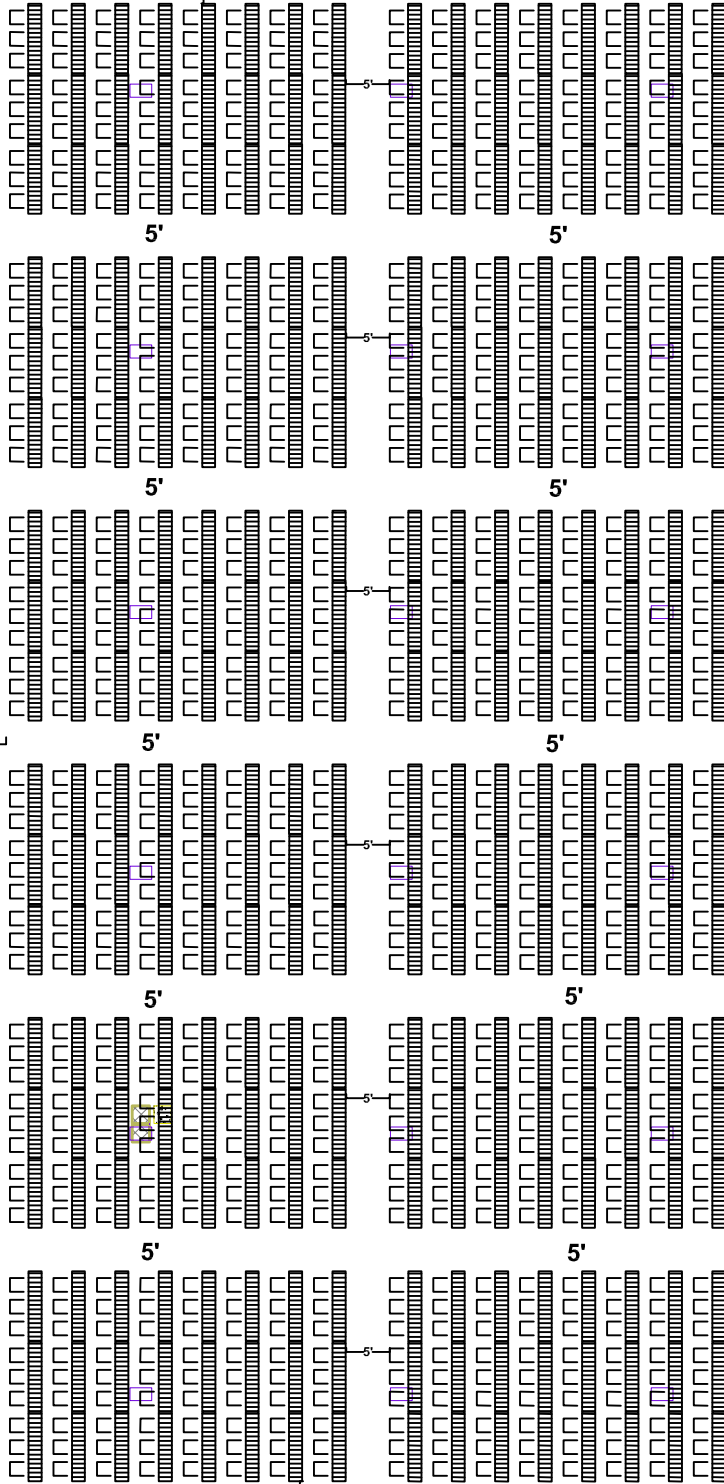

Hall C Classroom Setup

Loading Dock Access

MAX CAPACITY WITH AV: 864
MAX CAPACITY WITHOUT AV: 864

Seating Capacity - 864