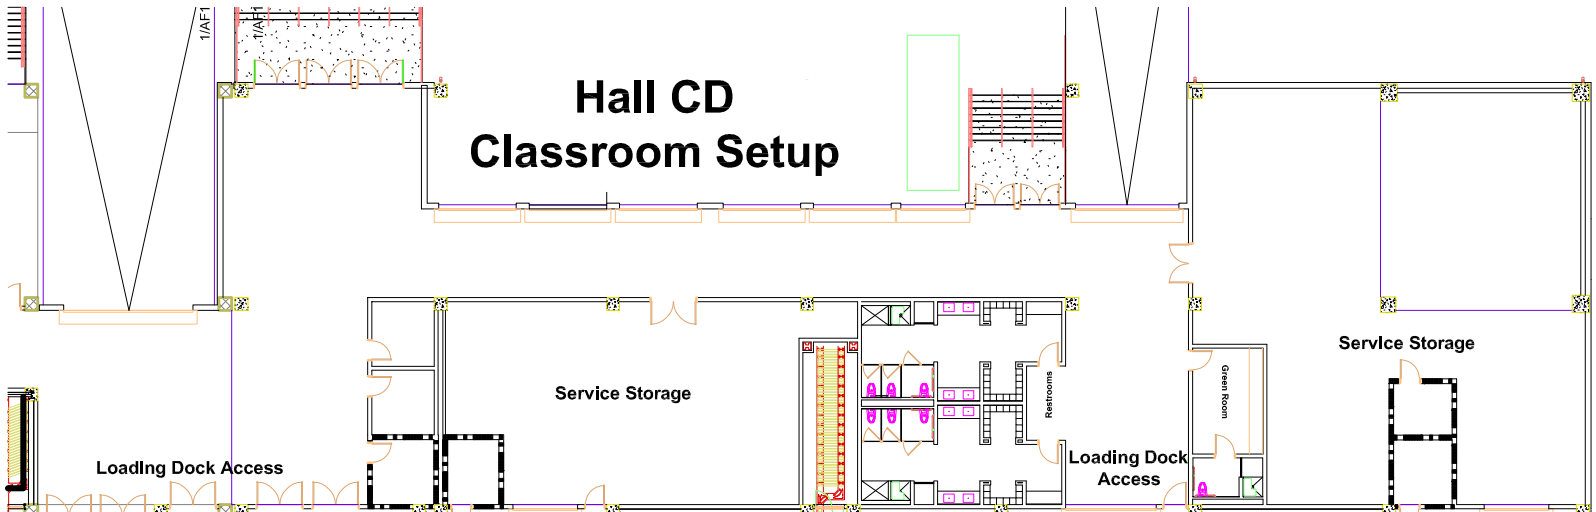

# Hall CD Classroom Setup

MAX WITH AV: 1,926  
MAX WITHOUT AV: 1,926

Seating Capacity - 1,926