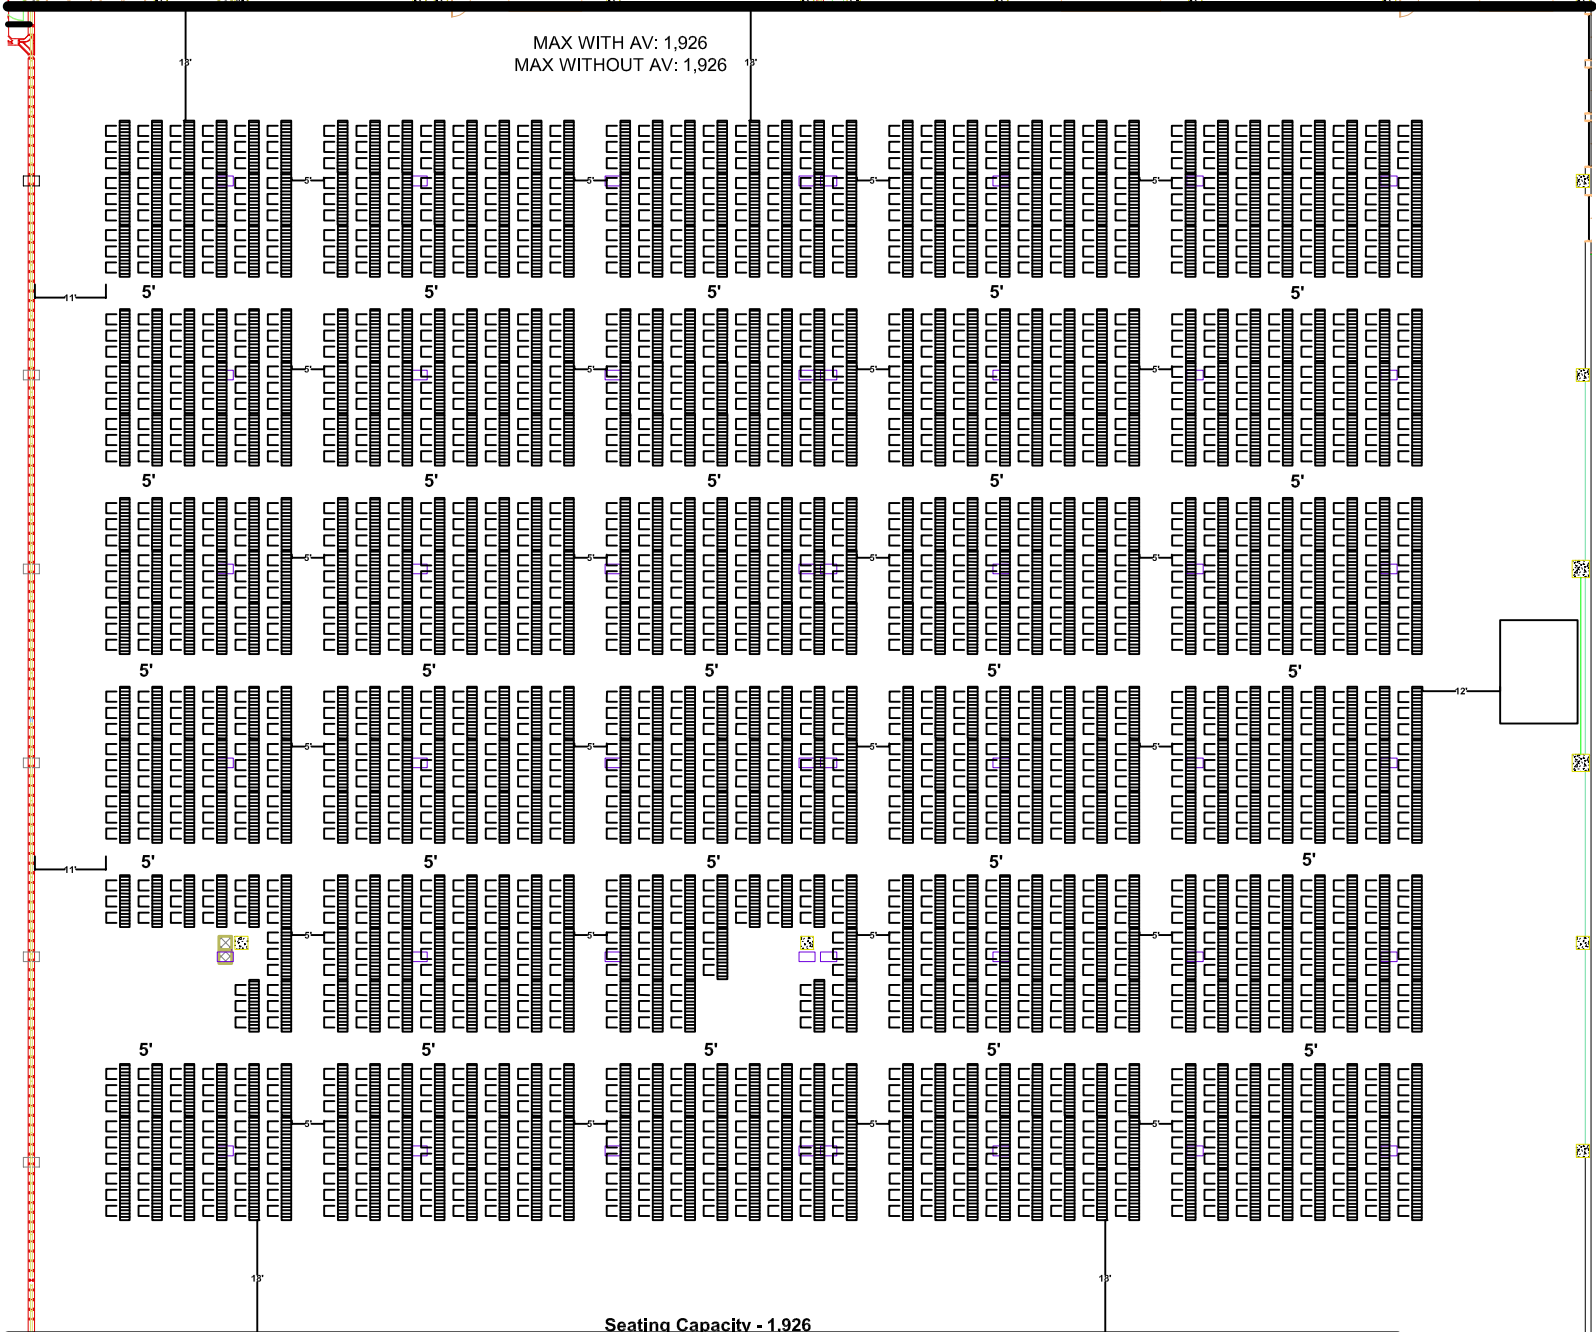

# Hall CD Classroom Setup

MAX WITH AV: 1,926  
MAX WITHOUT AV: 1,926

Seating Capacity - 1,926