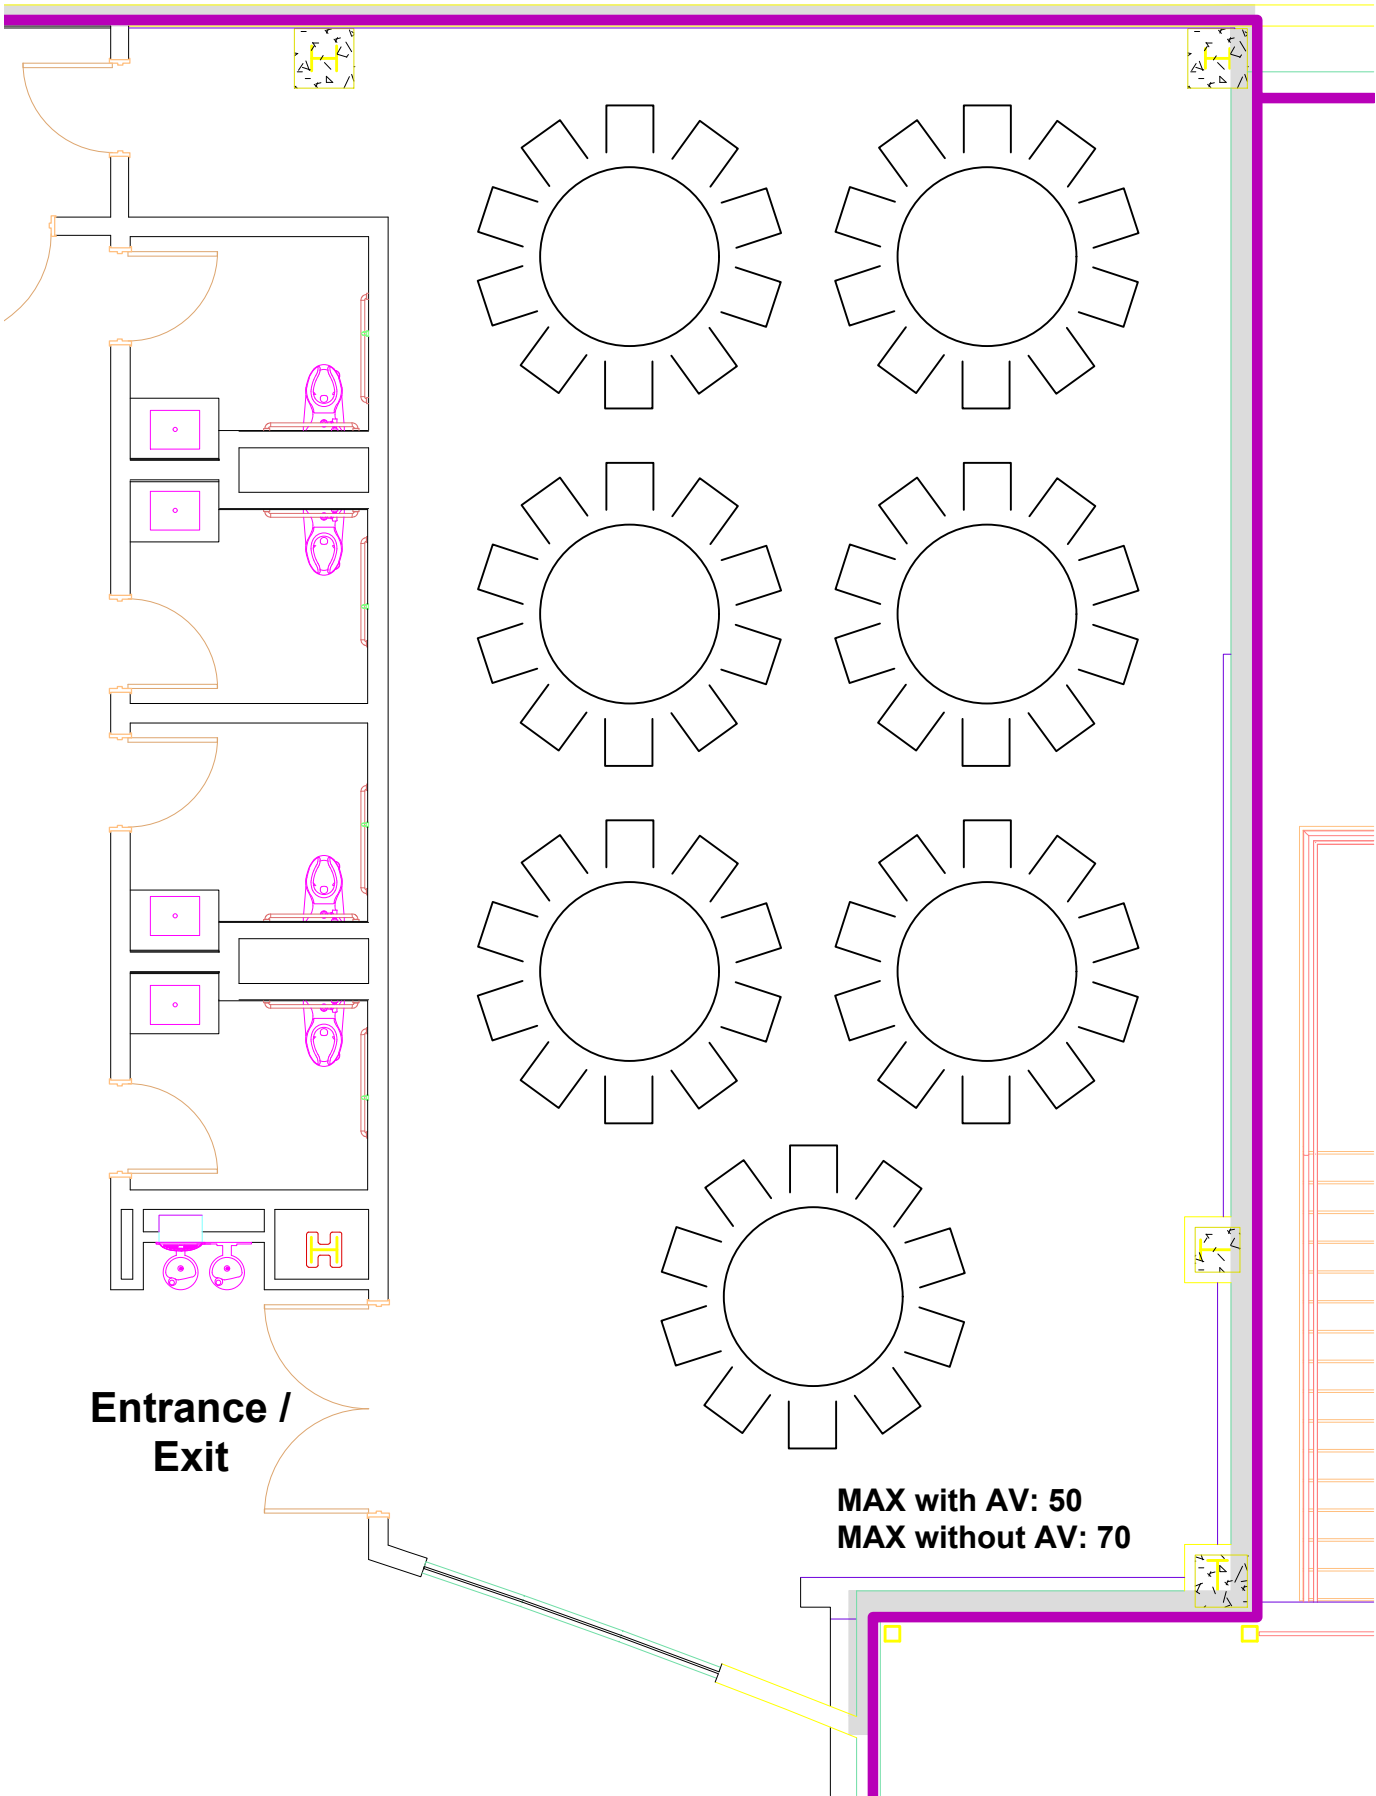

Hickory Banquet Setup

**Entrance /
Exit**

**MAX with AV: 50
MAX without AV: 70**