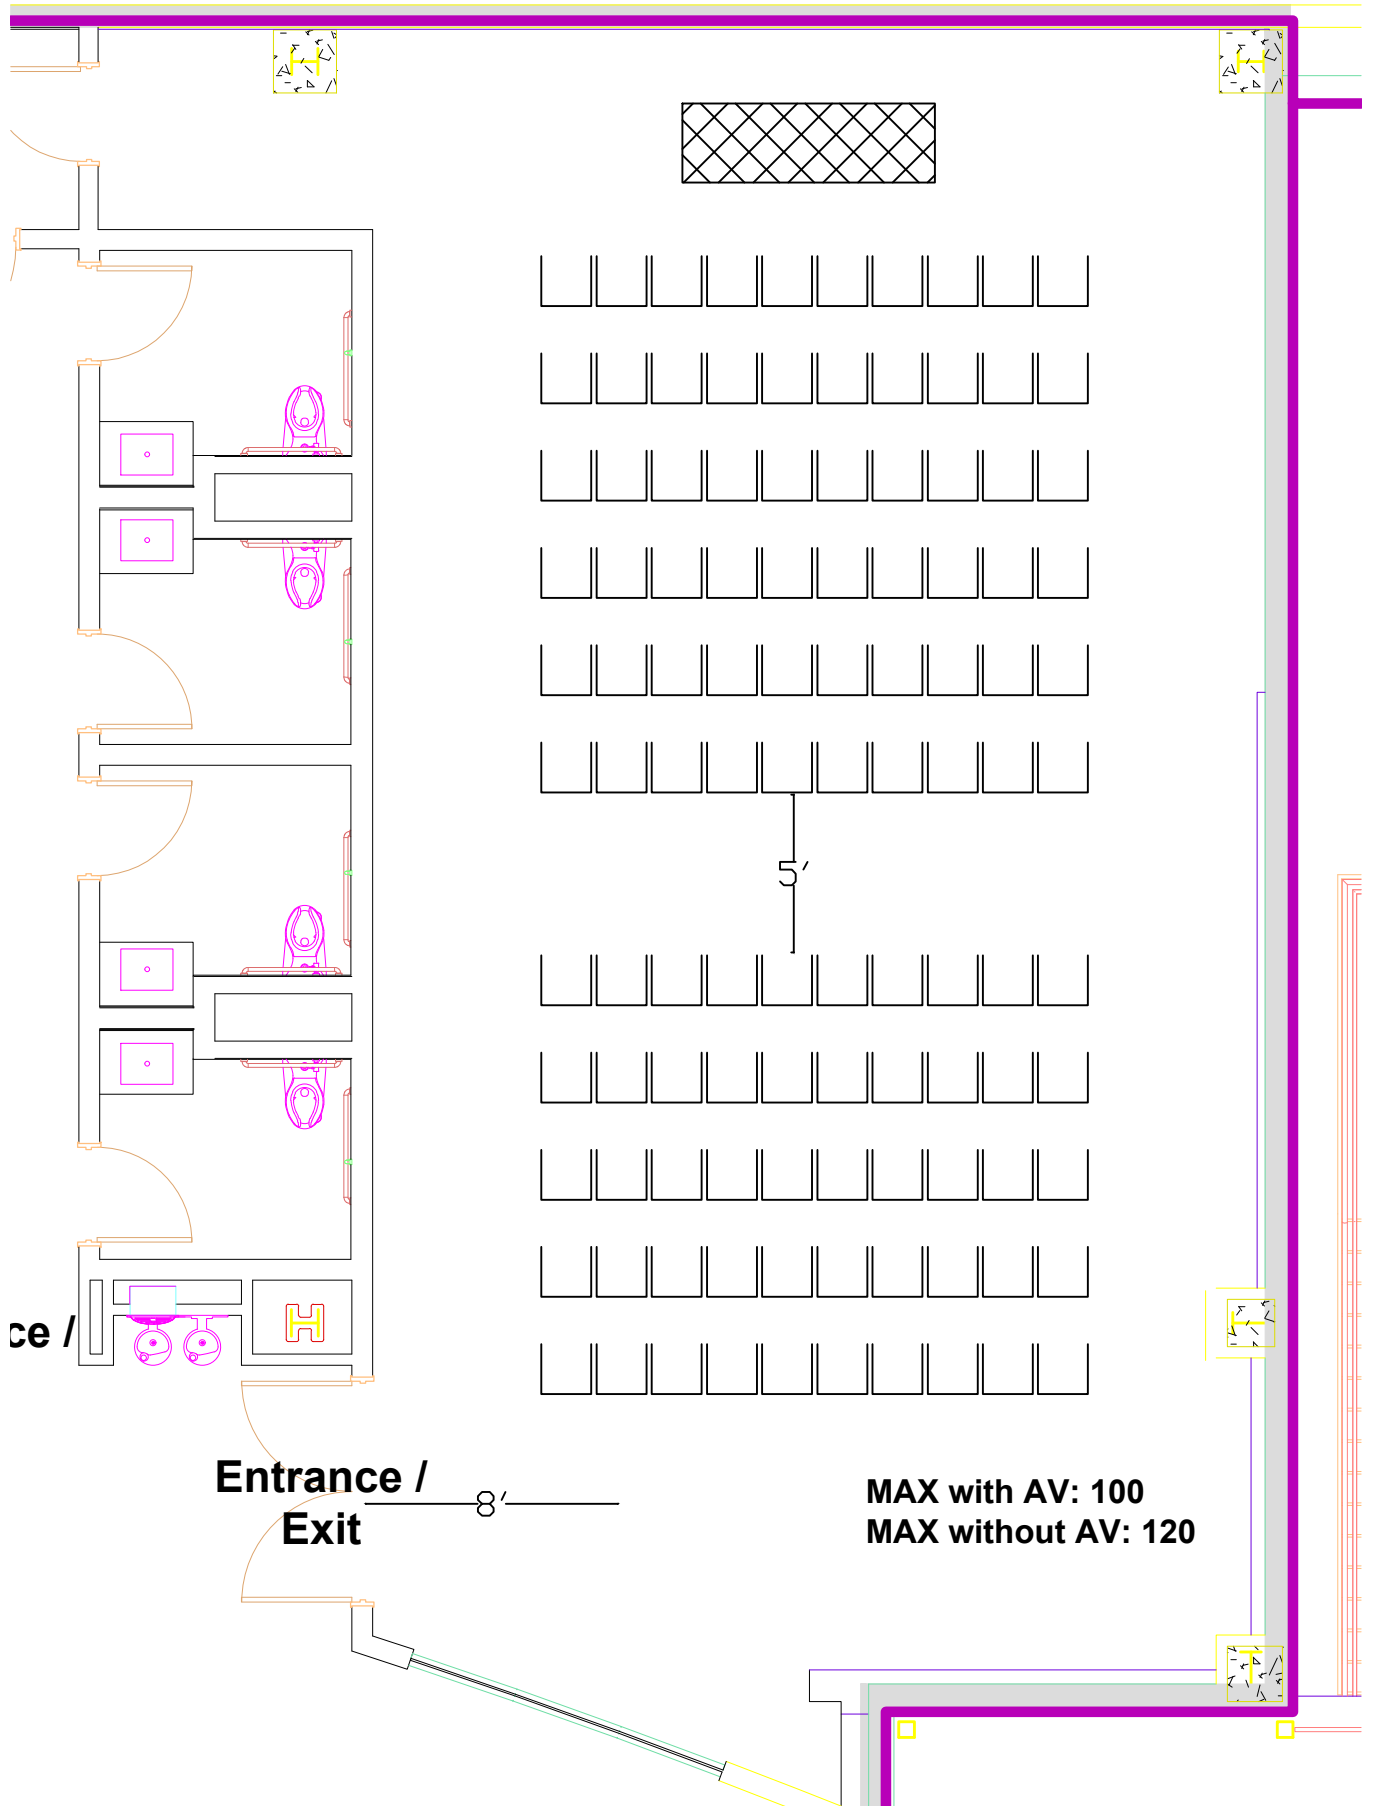

Hickory Theater Setup

Entrance / Exit — 8'

MAX with AV: 100
MAX without AV: 120