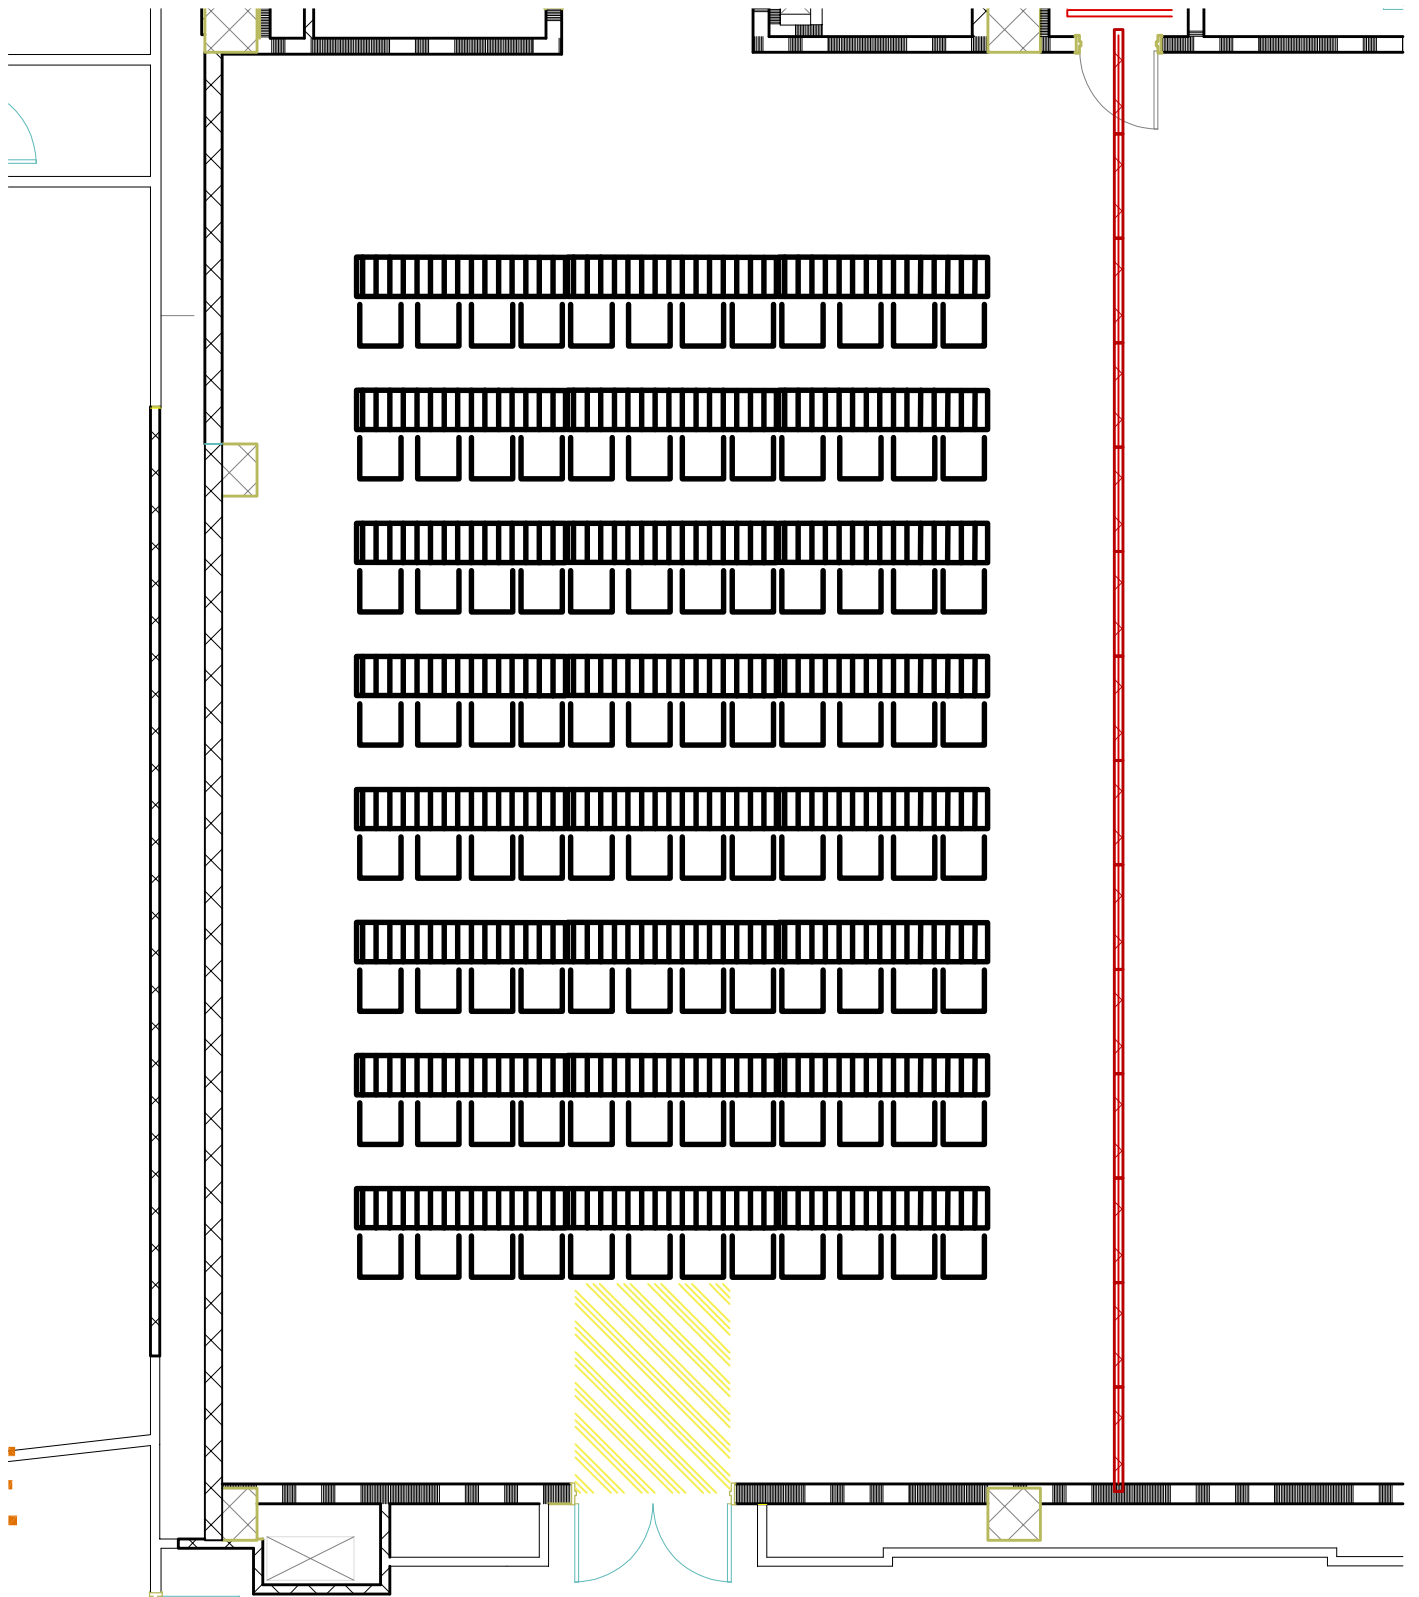

MAGNOLIA A CLASSROOM SETUP

MAX SEATING: 96