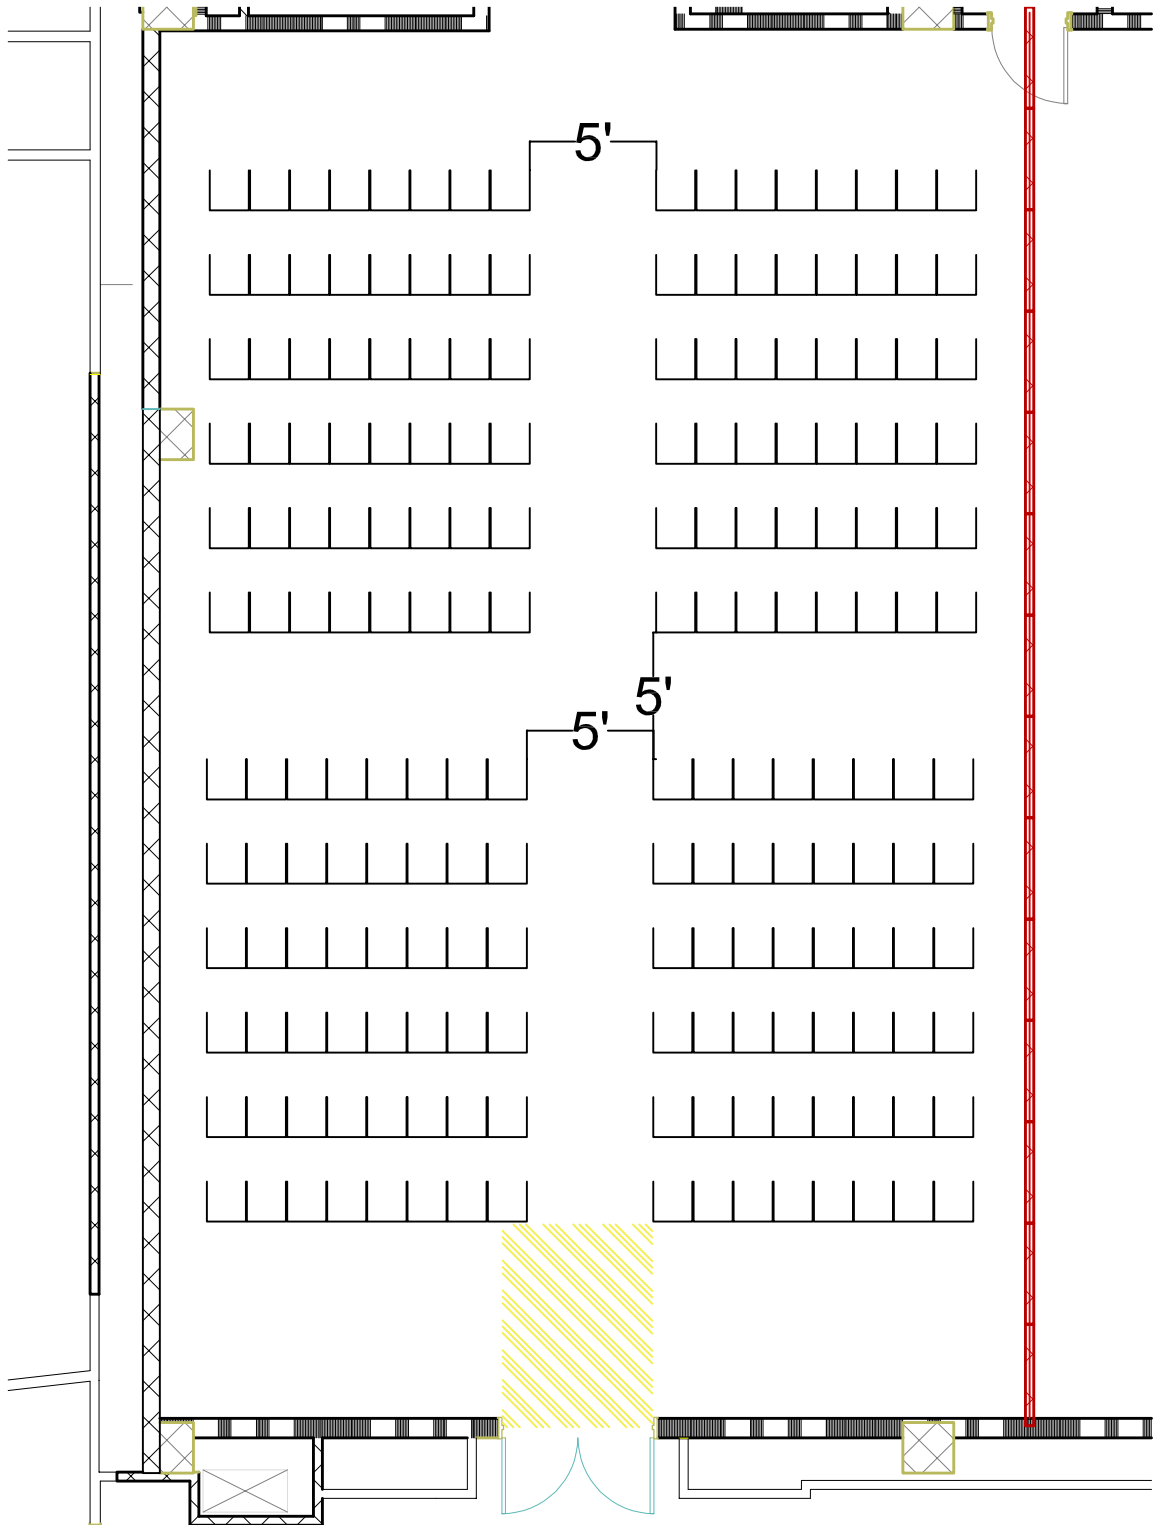

MAGNOLIA A THEATER SETUP

MAX SEATING: 192