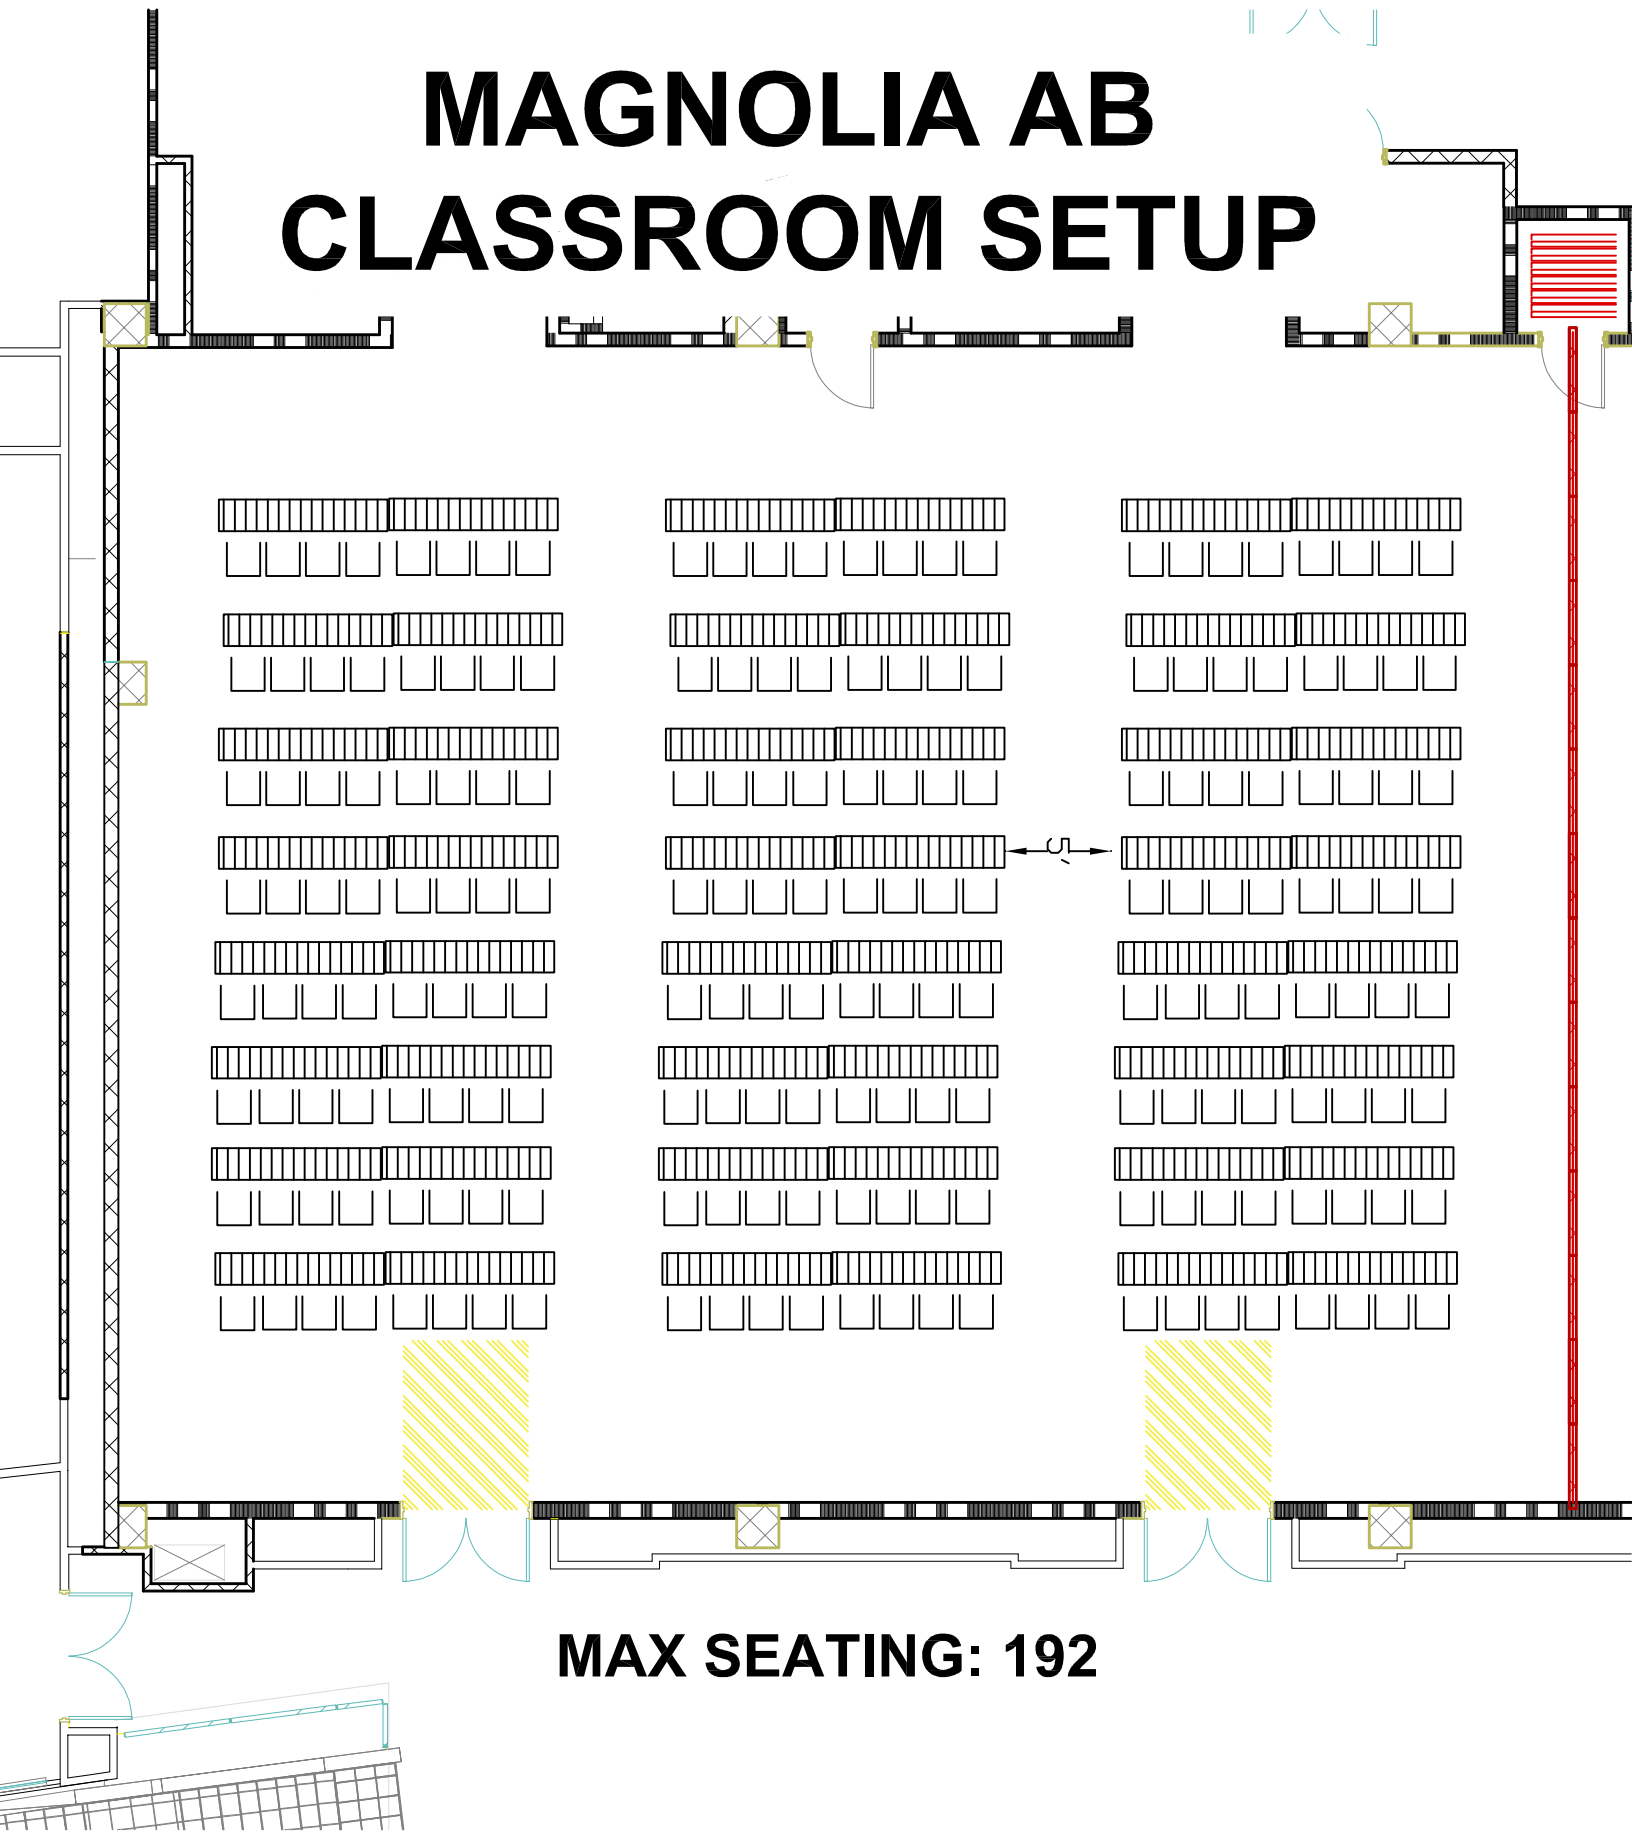

# MAGNOLIA AB CLASSROOM SETUP

**MAX SEATING: 192**