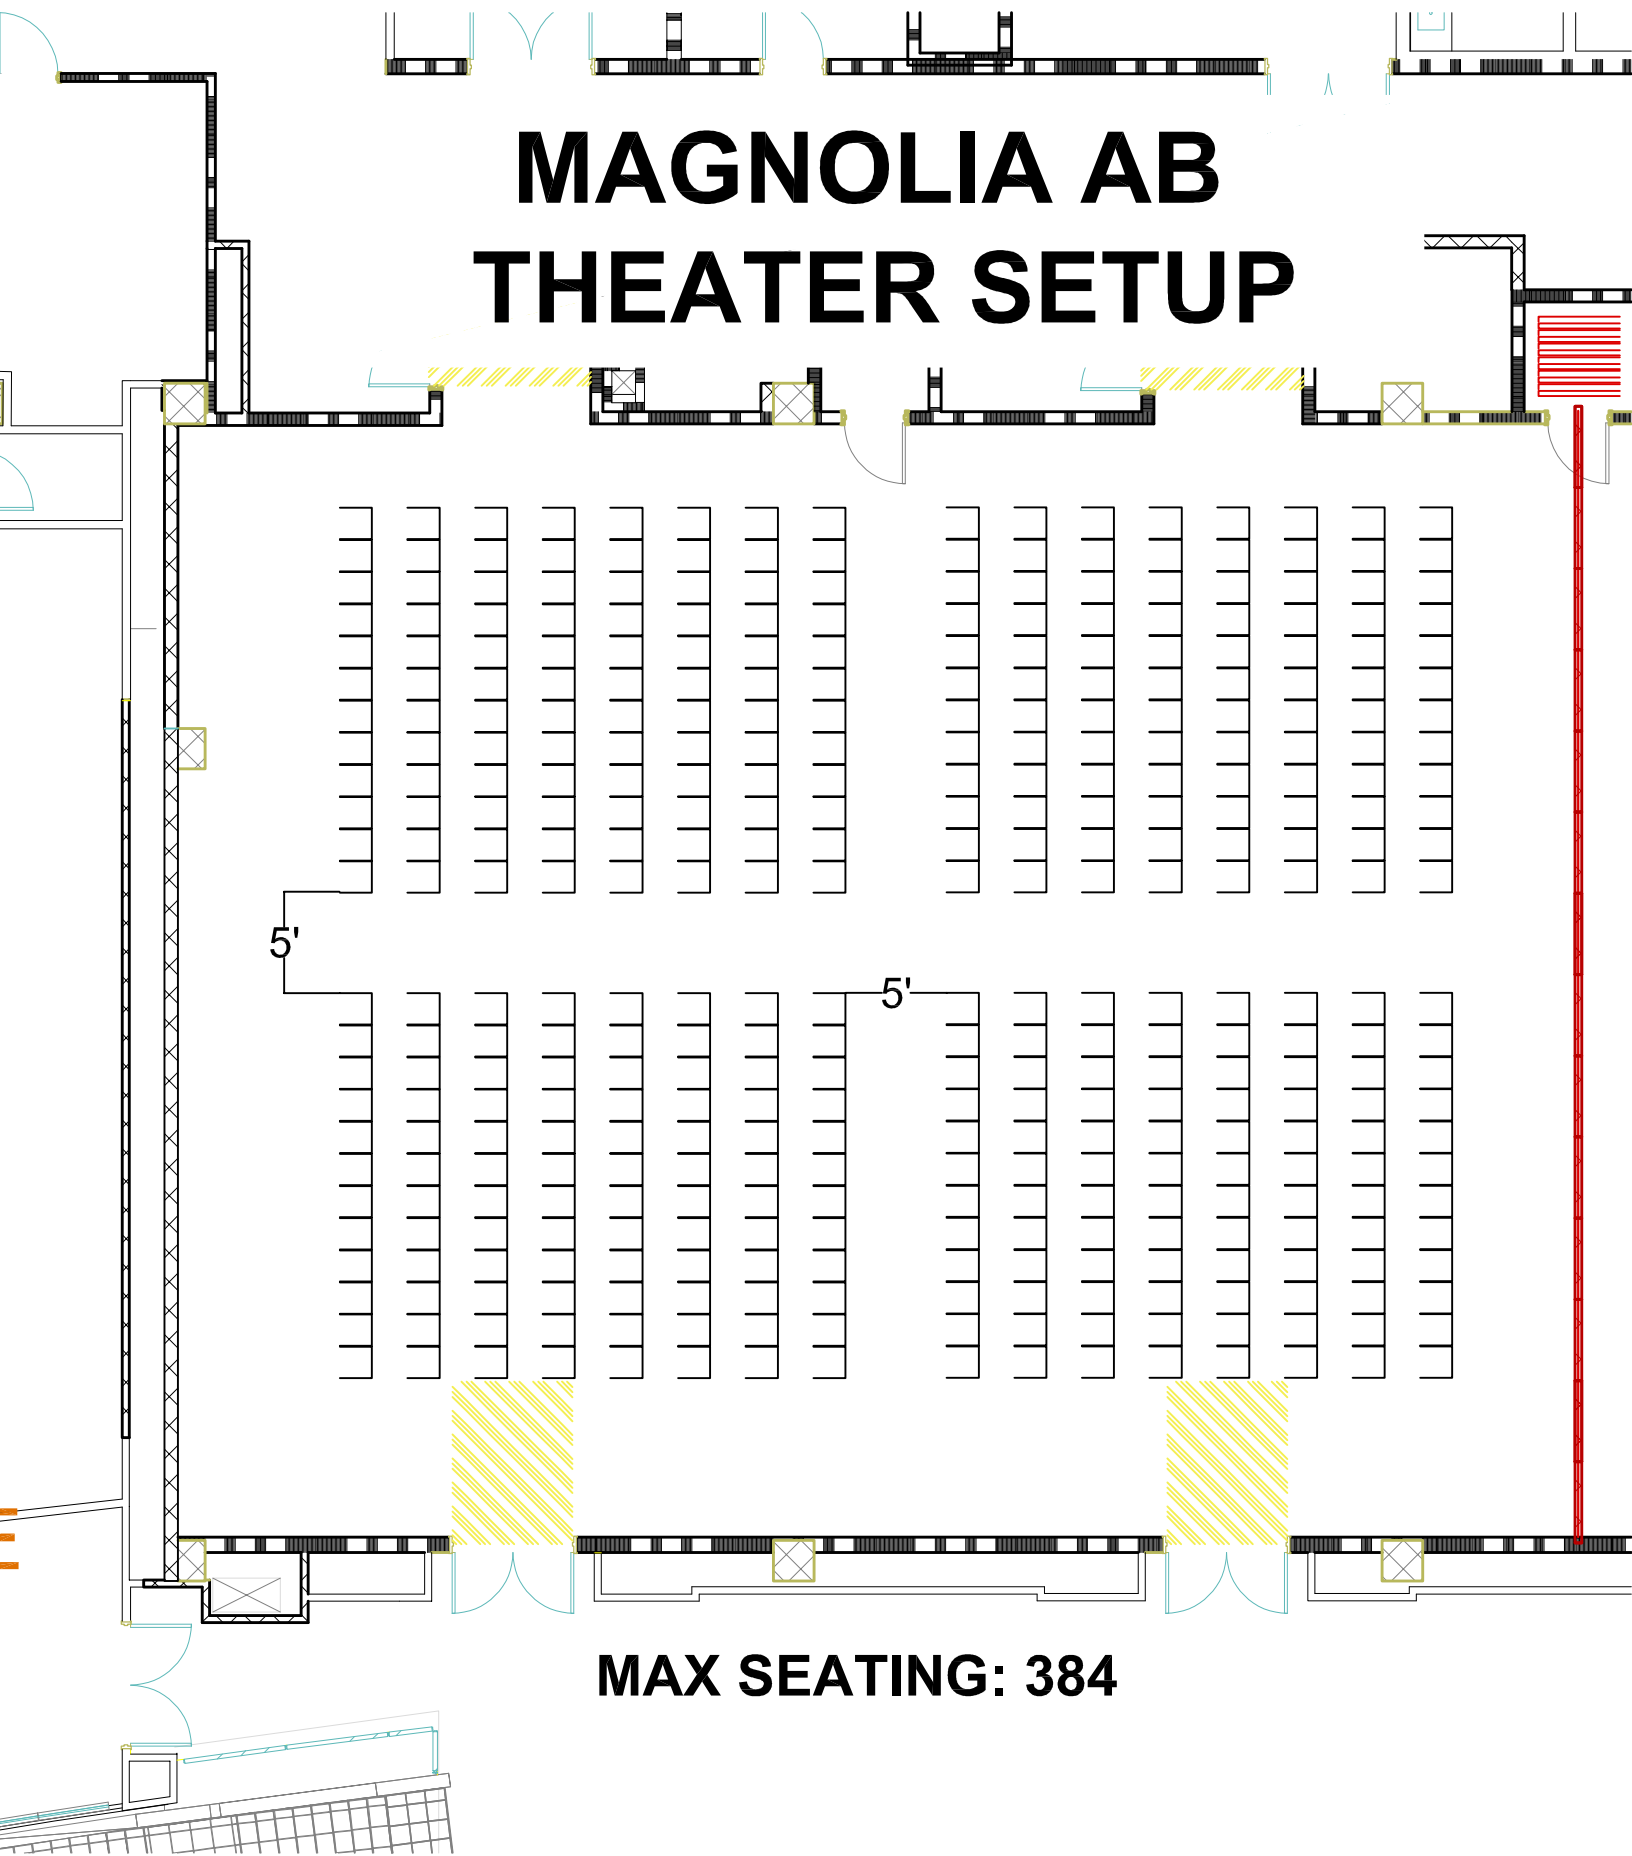

# MAGNOLIA AB THEATER SETUP

**MAX SEATING: 384**