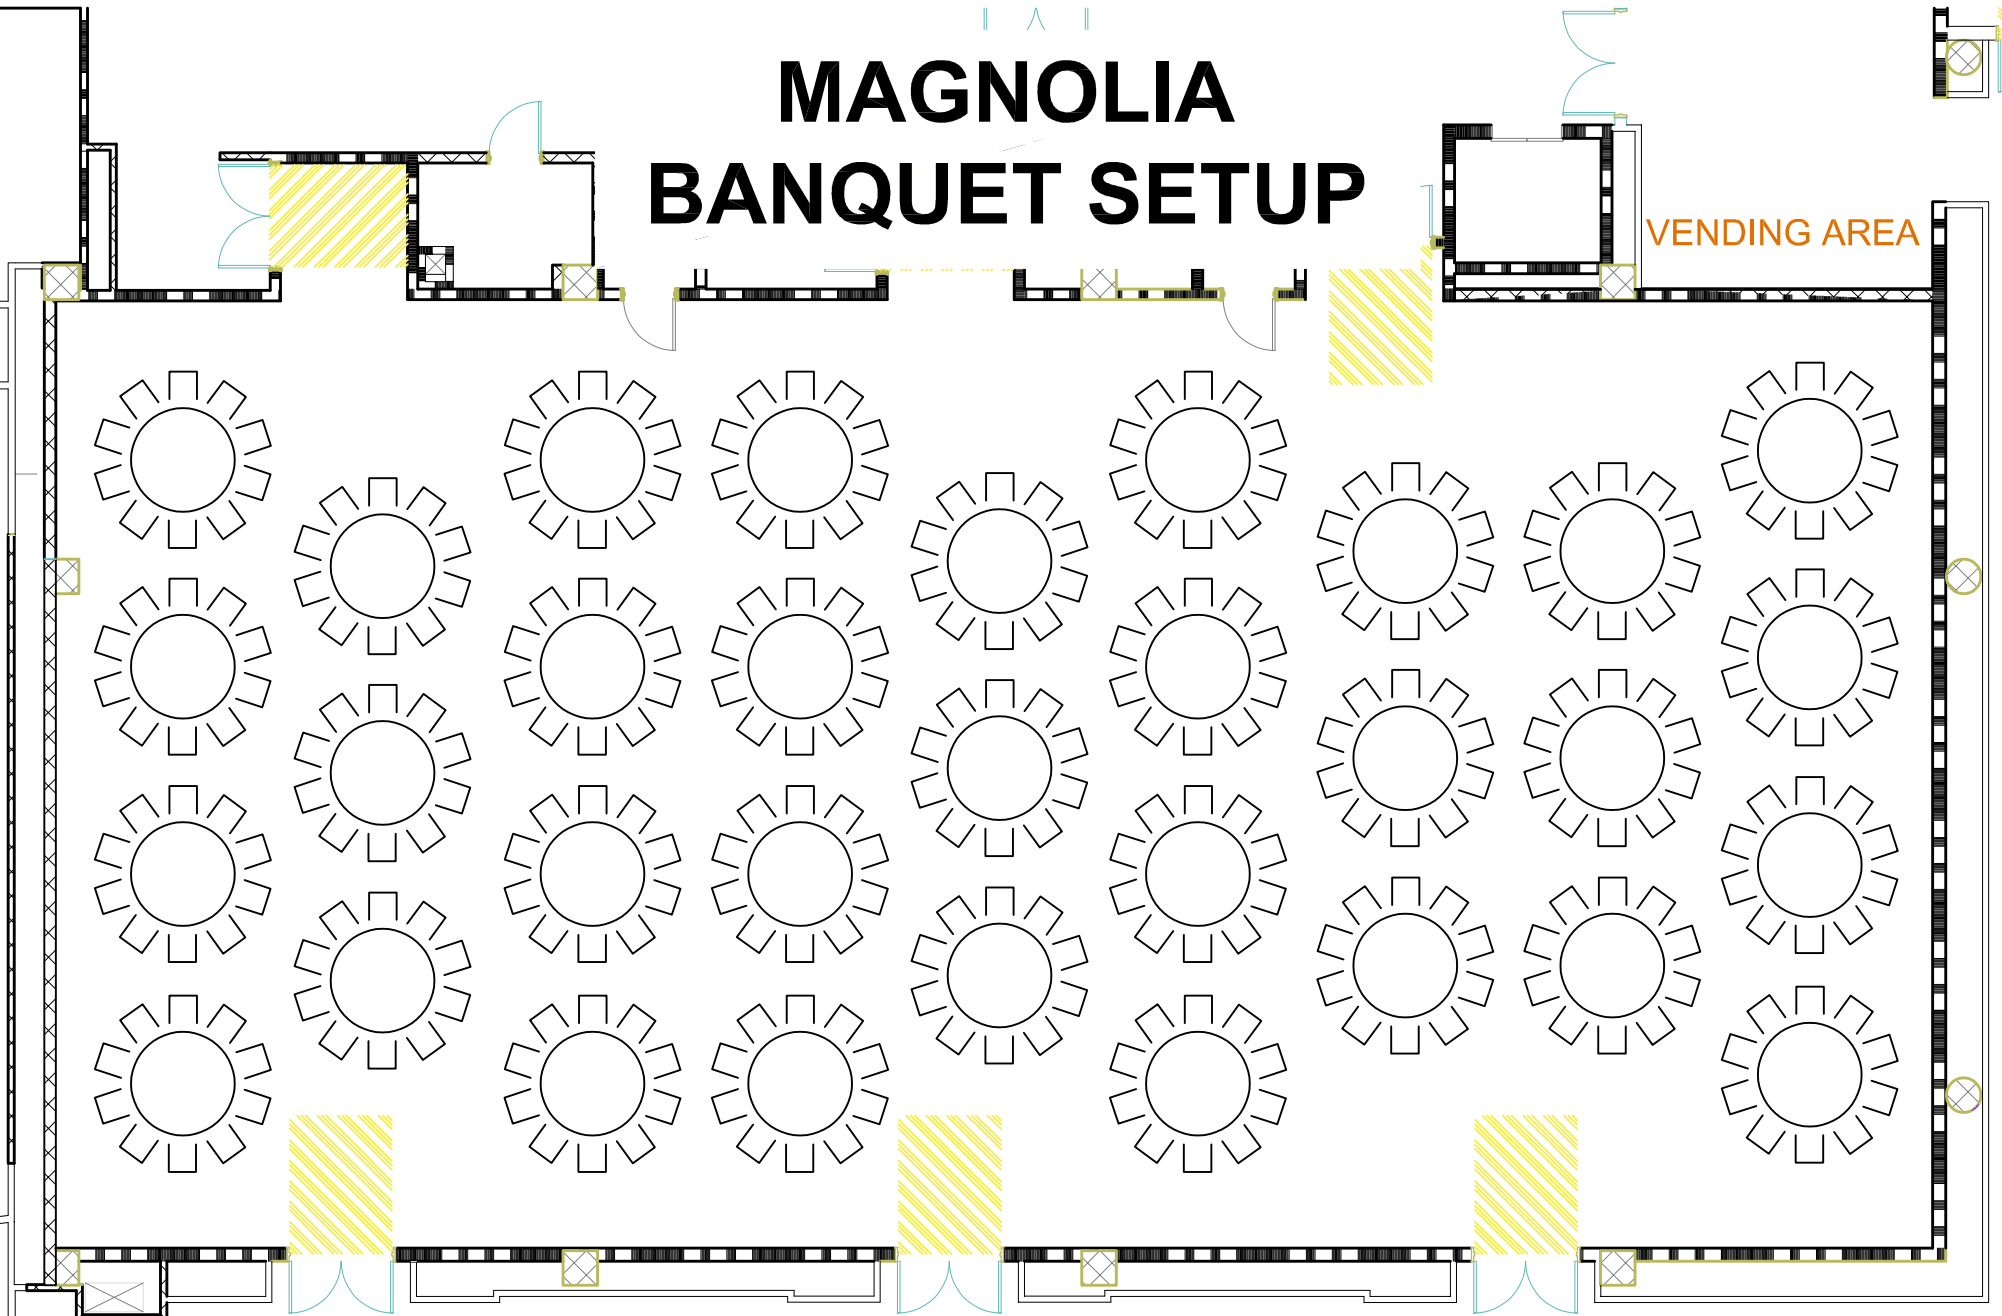

MAGNOLIA BANQUET SETUP

VENDING AREA

MAX: 320

MAX W/ AV: 280