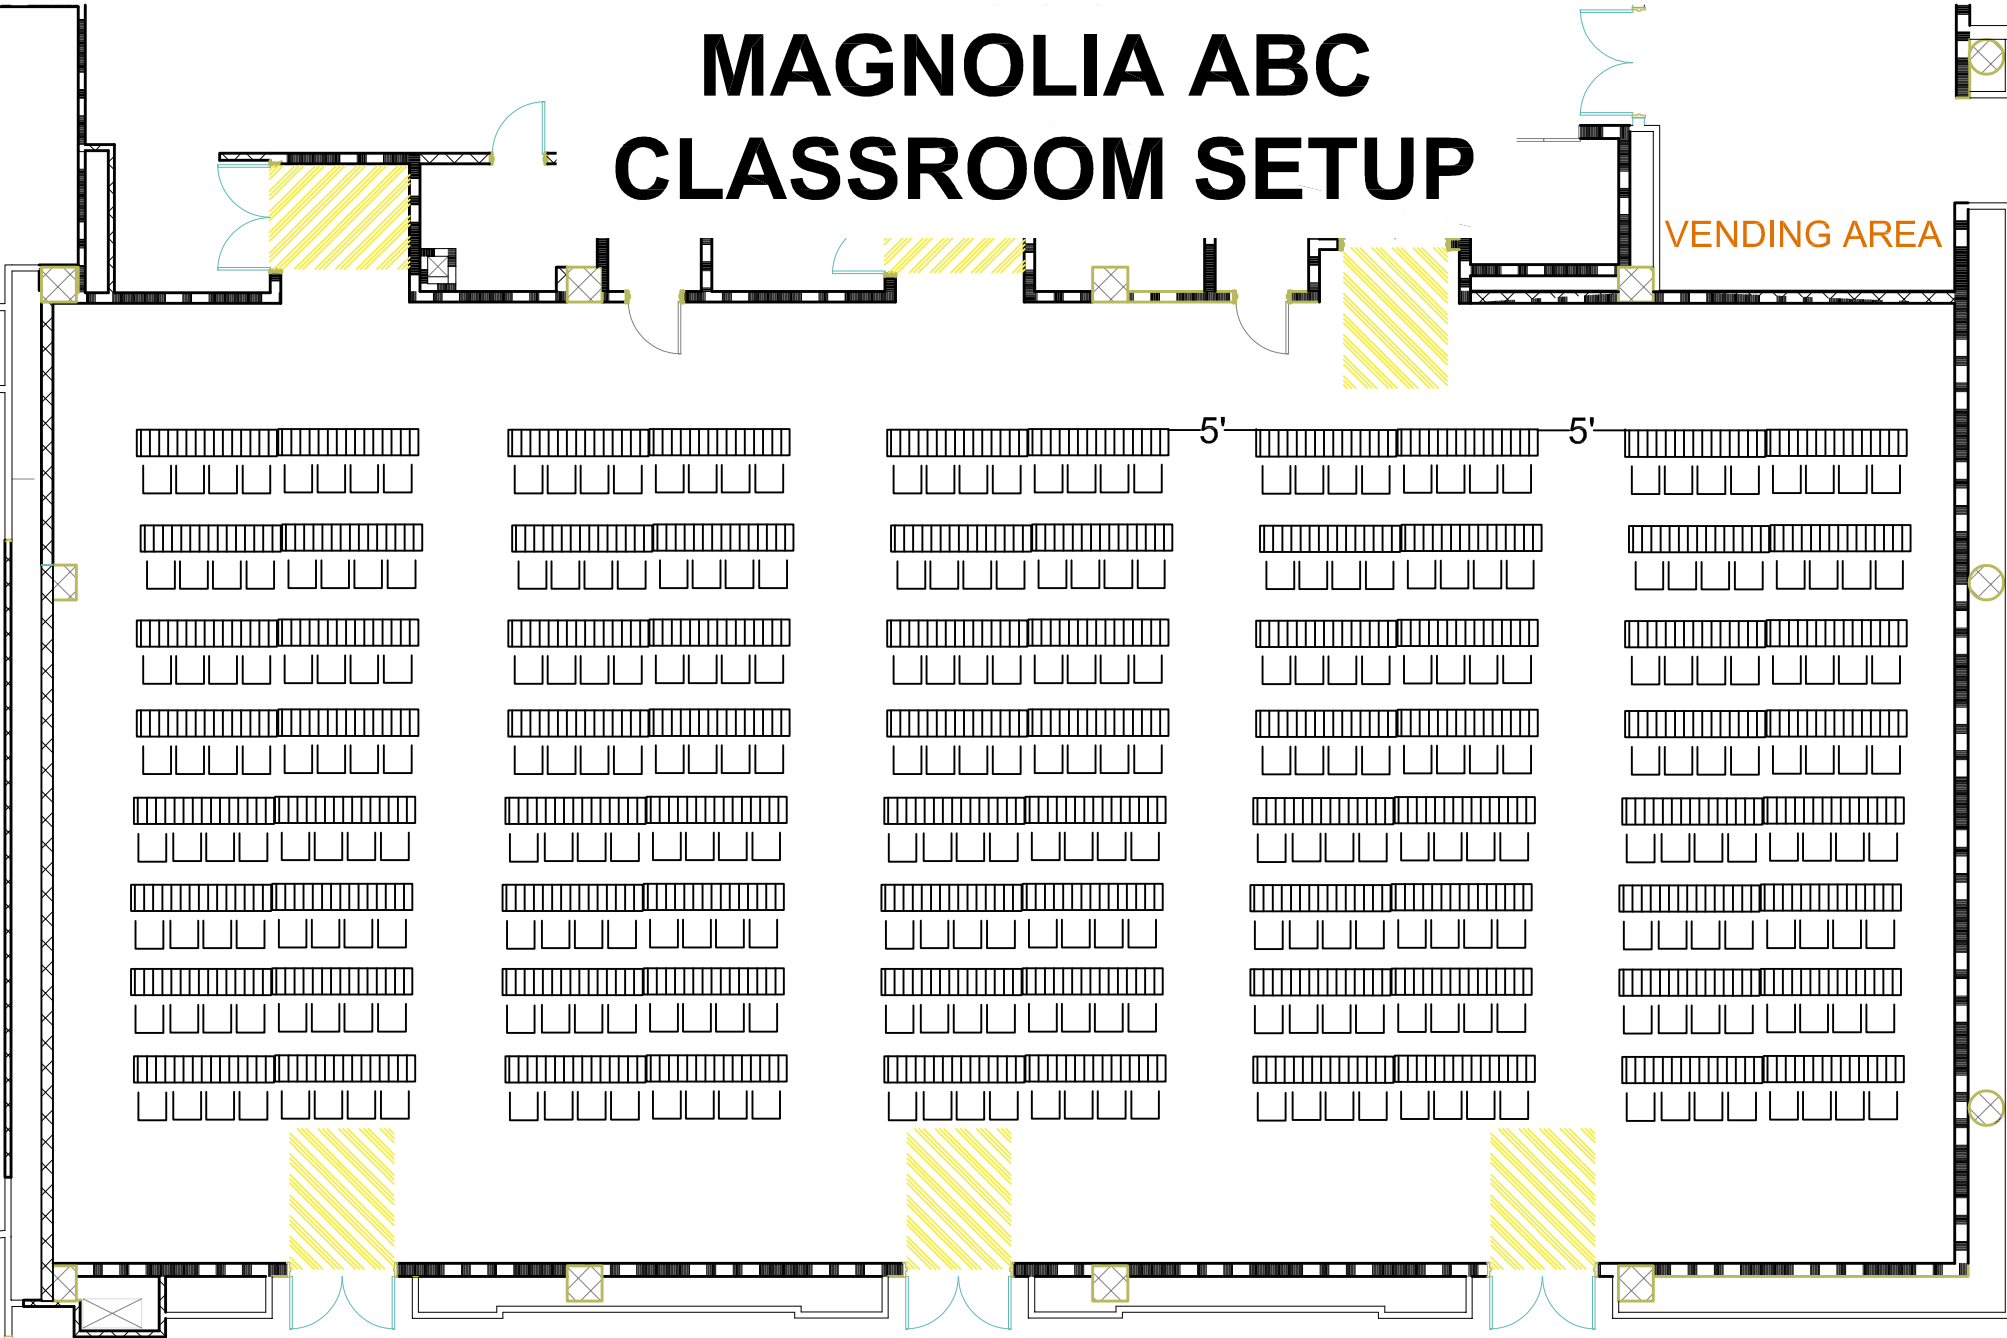

# MAGNOLIA ABC CLASSROOM SETUP

VENDING AREA

**MAX SEATING: 320**