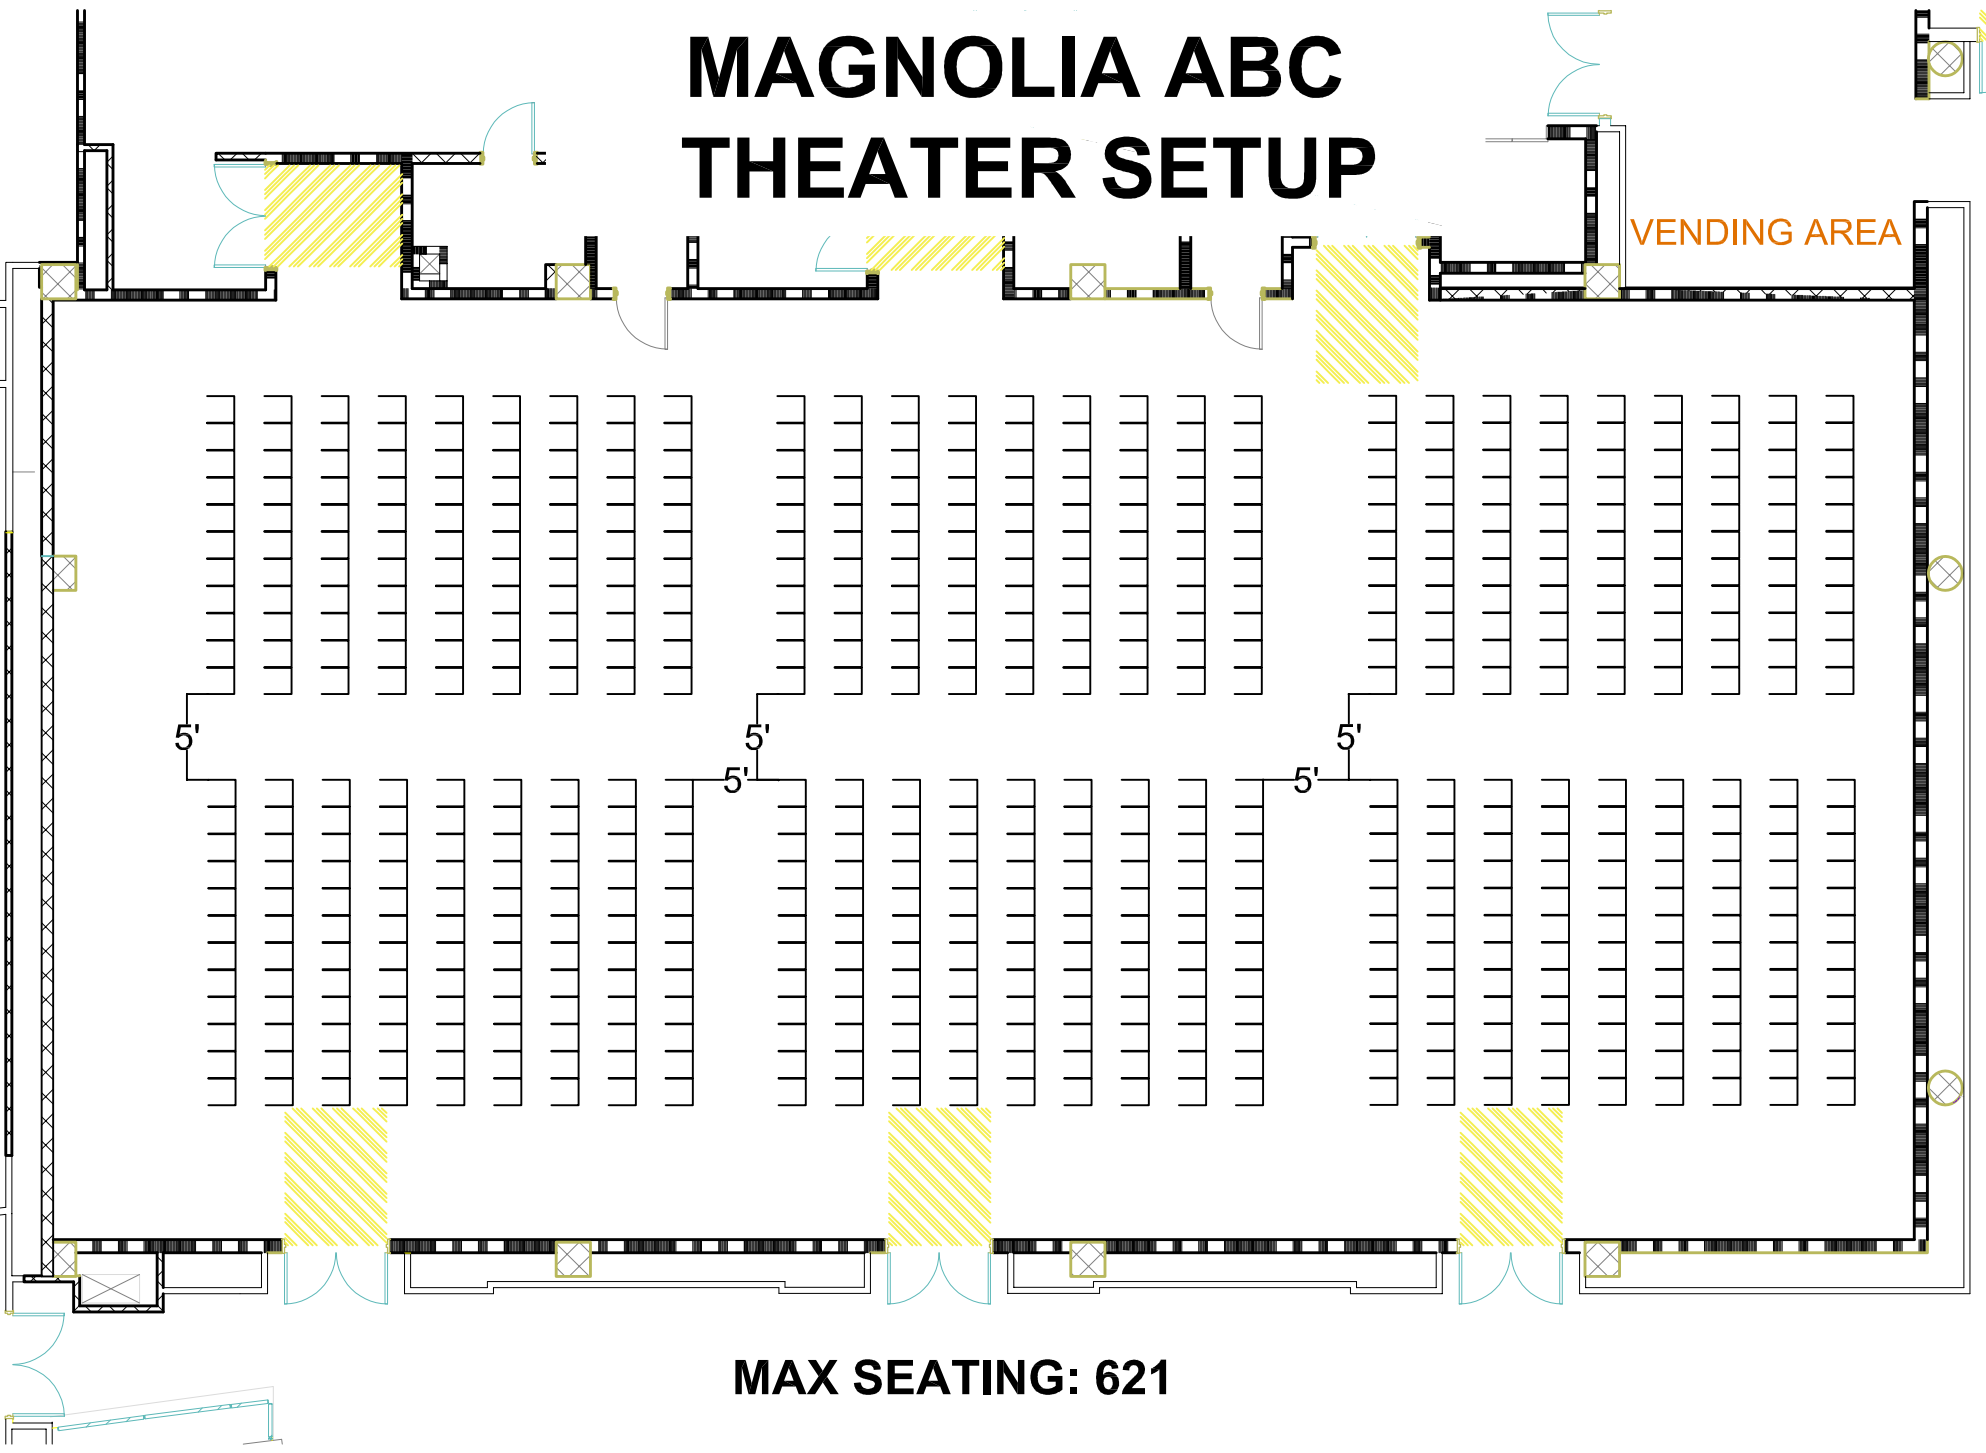

MAGNOLIA ABC THEATER SETUP

VENDING AREA

5'

5'

5'

MAX SEATING: 621