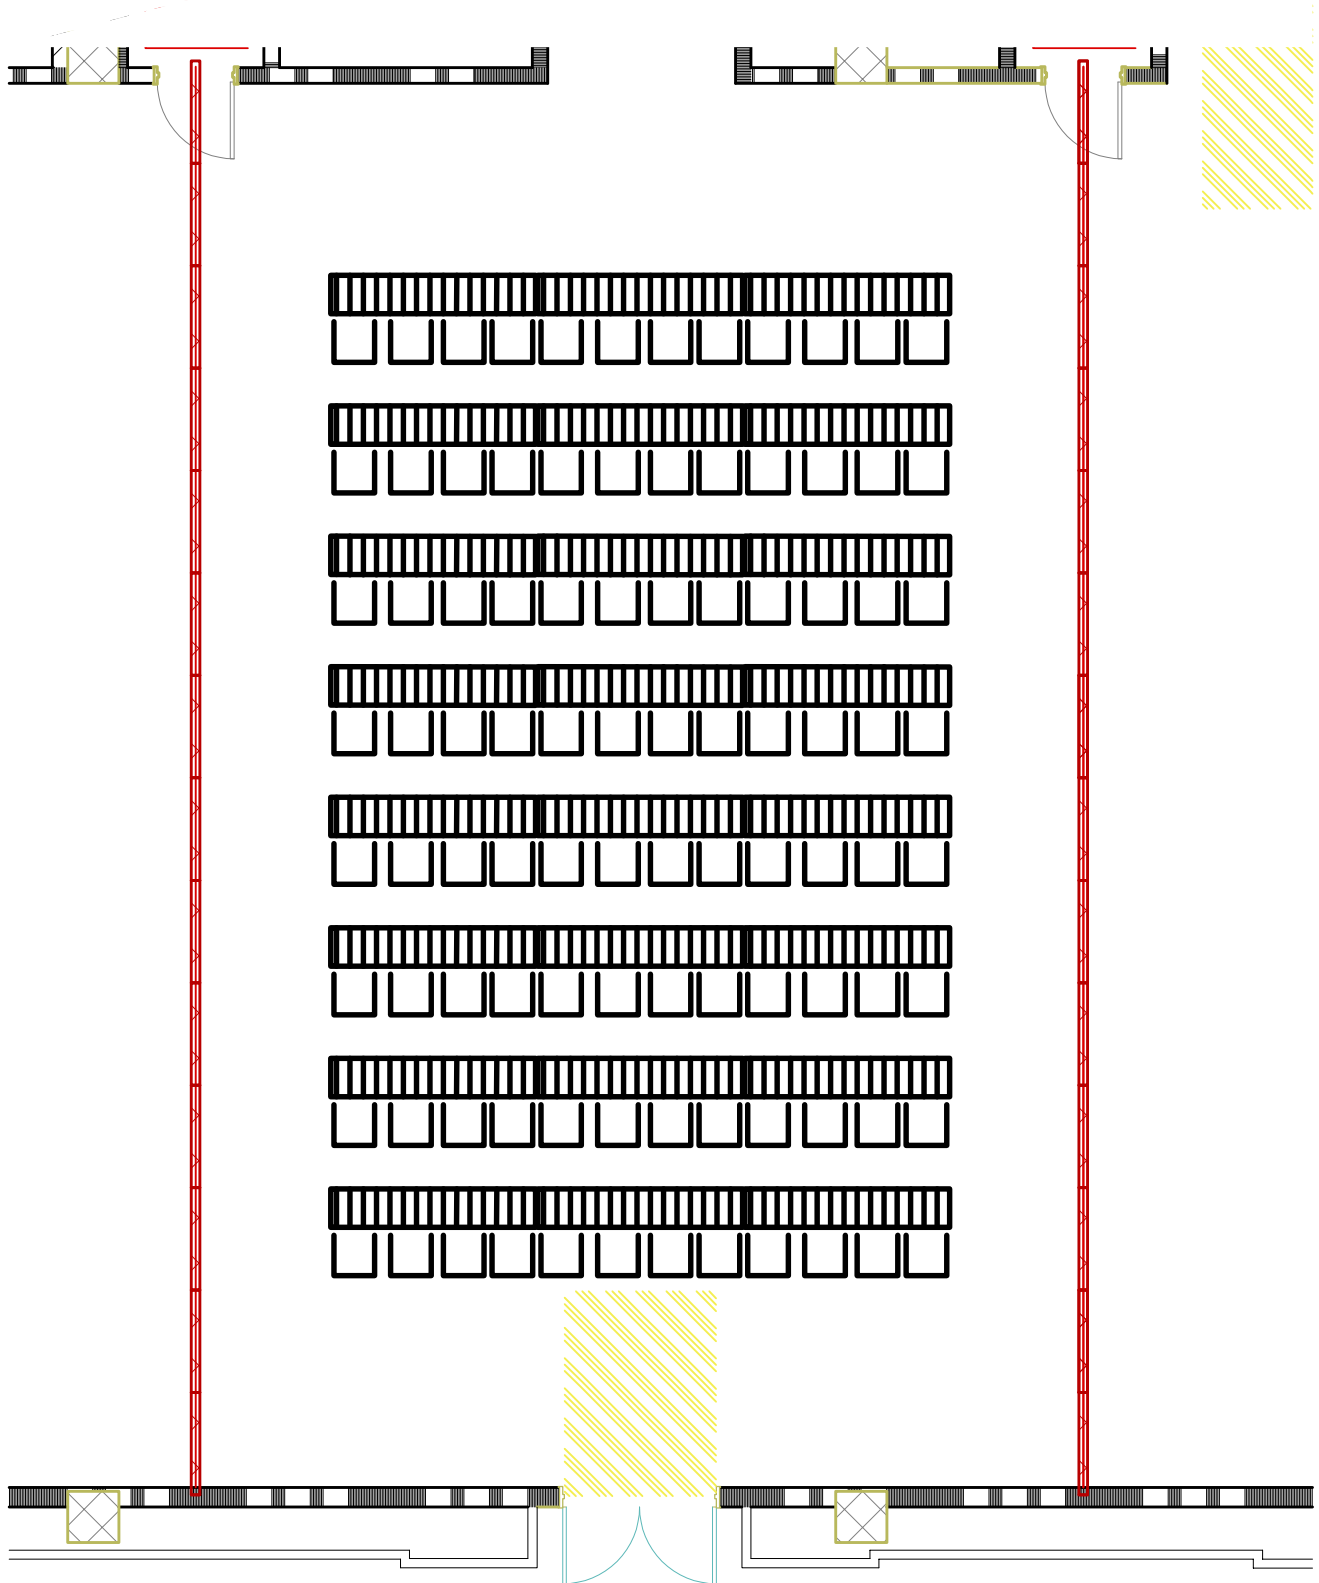

MAGNOLIA B CLASSROOM SETUP

MAX SEATING: 96