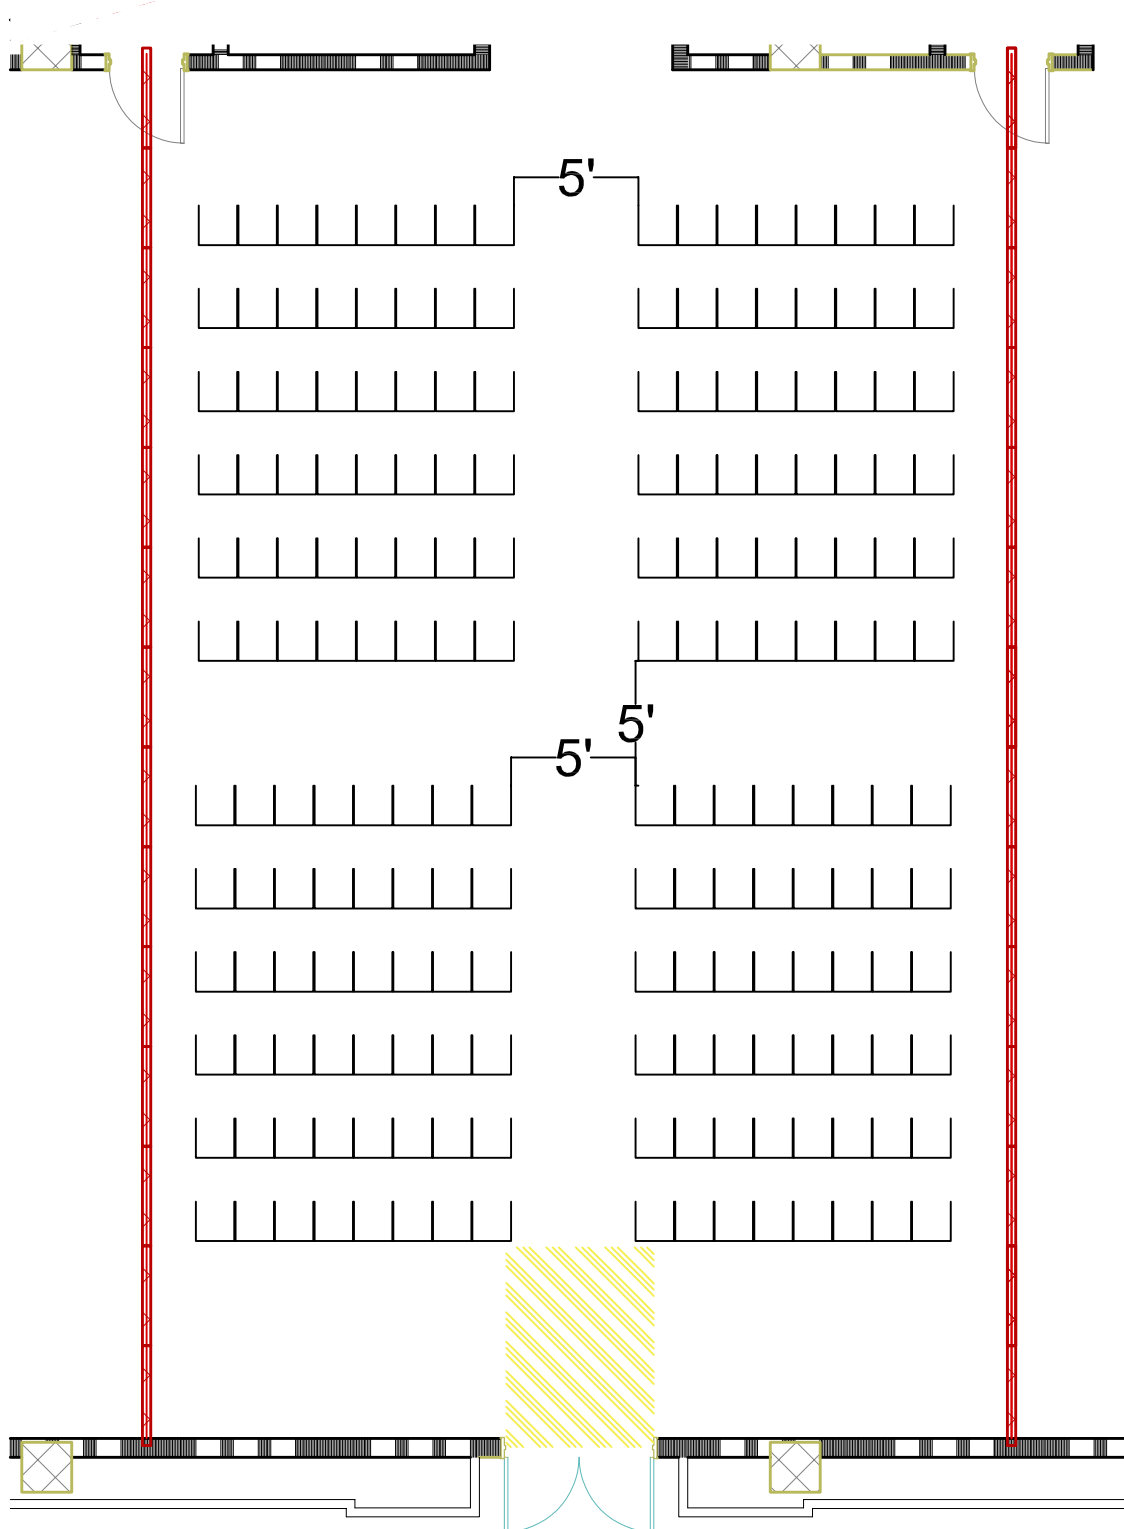

MAGNOLIA B THEATER SETUP

MAX SEATING: 192