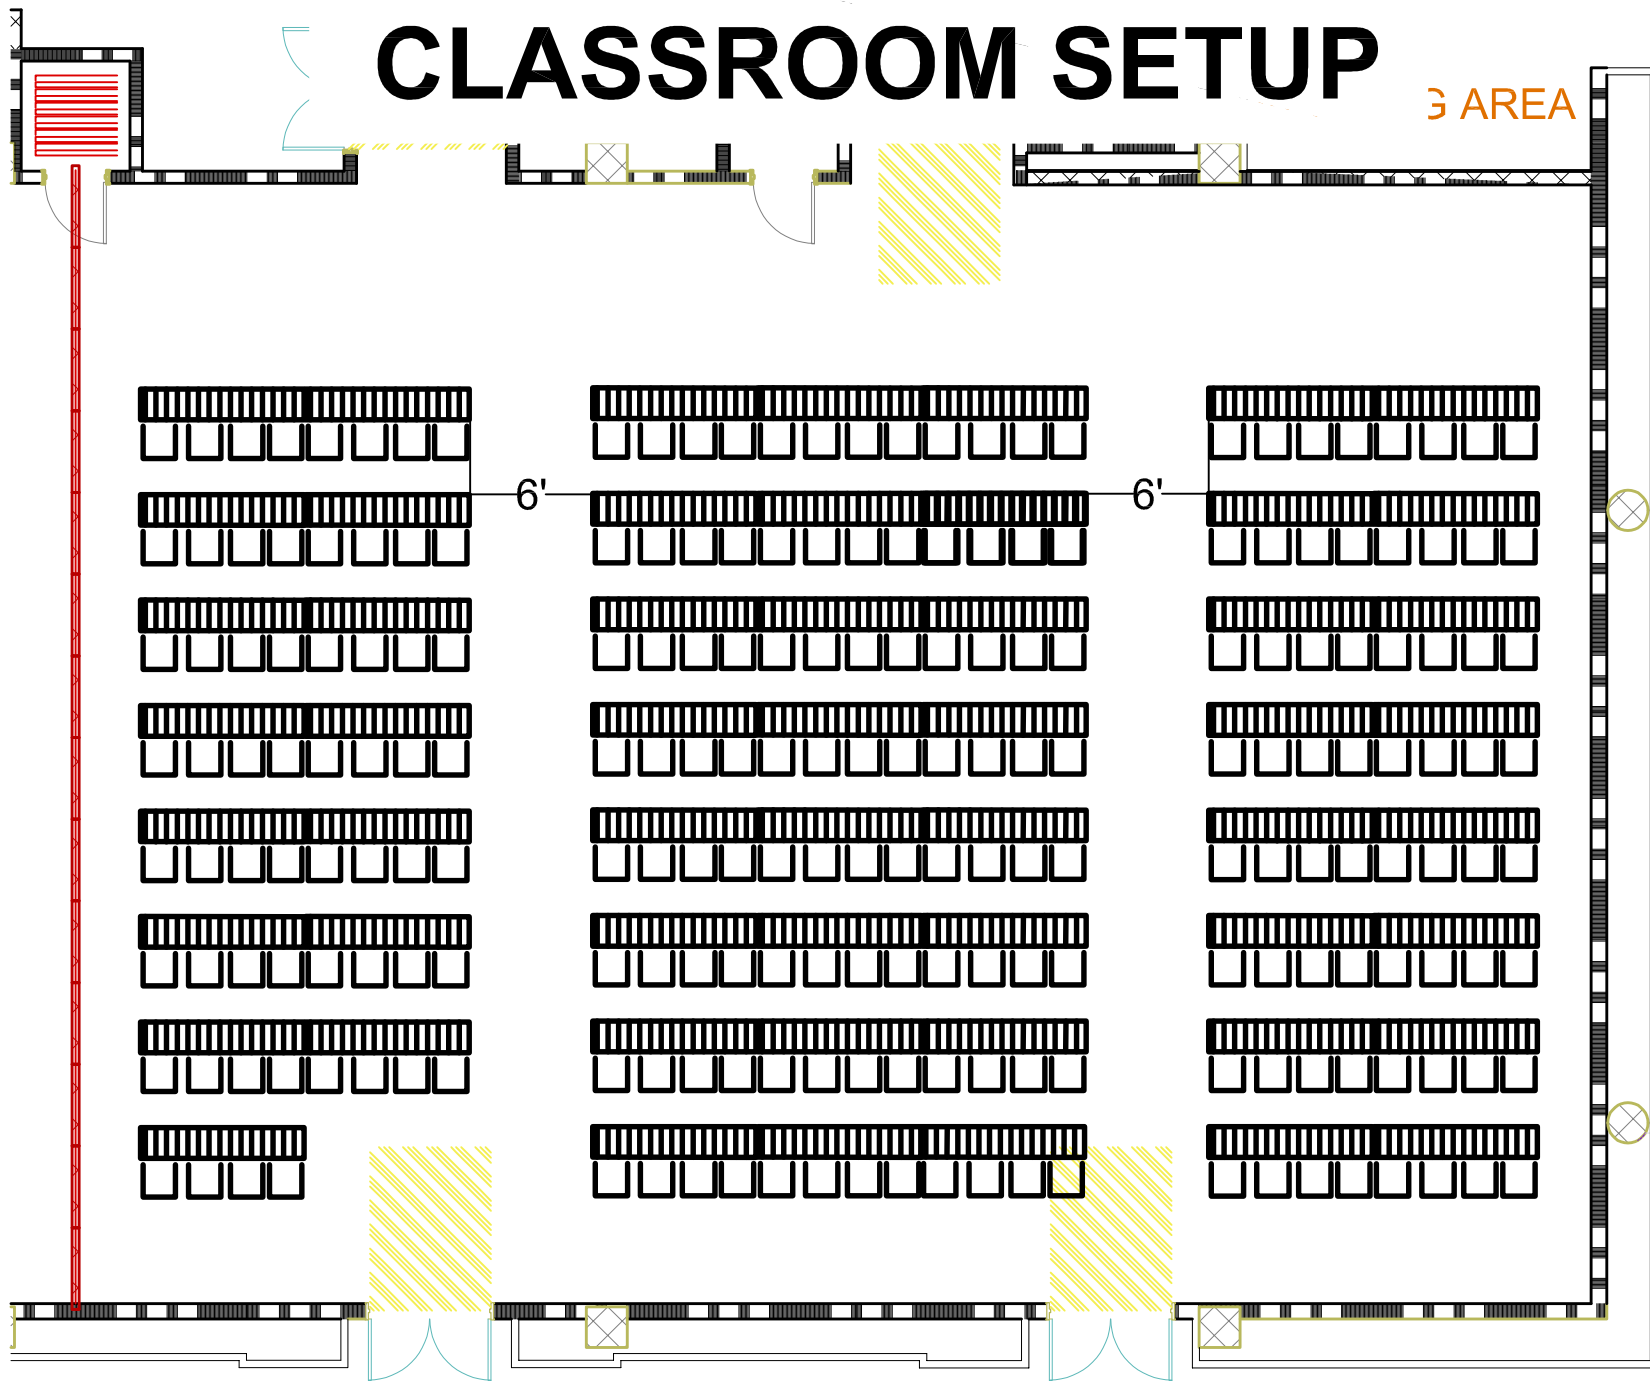

# MAGNOLIA BC CLASSROOM SETUP

**MAX SEATING: 224**