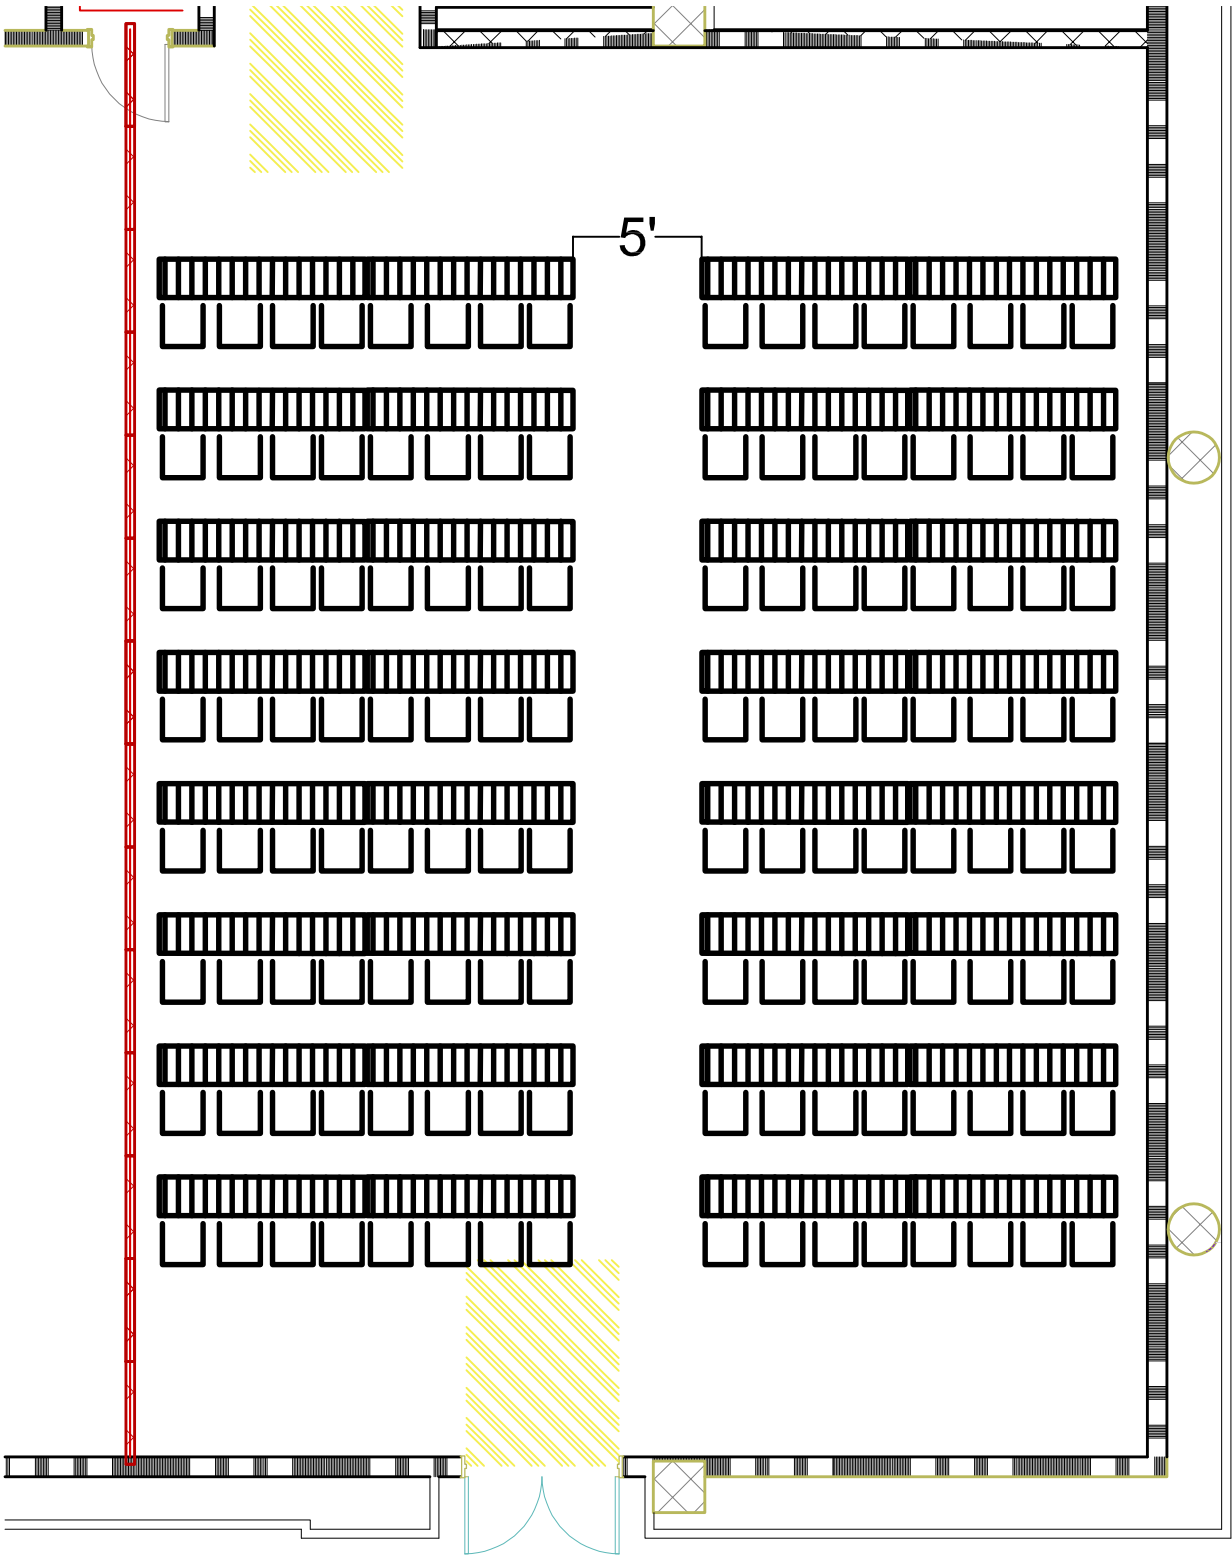

# MAGNOLIA C CLASSROOM SETUP

**MAX SEATING: 128**